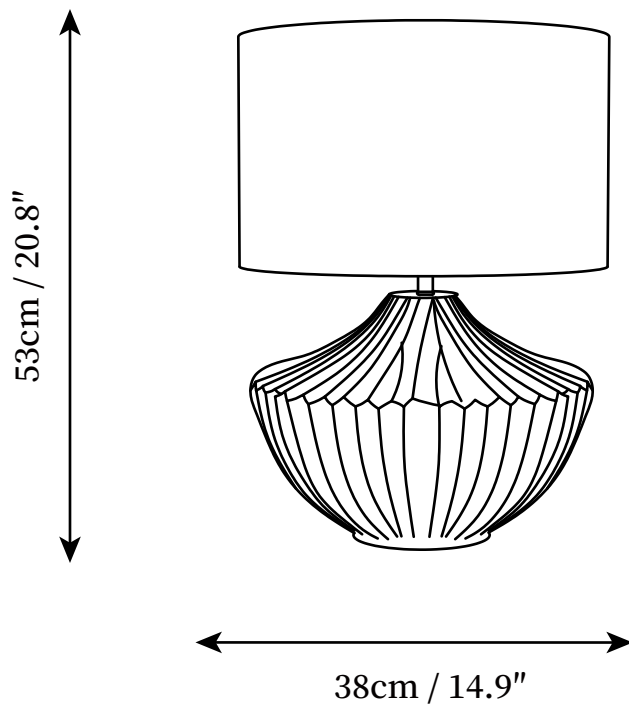

## SPECIFICATION DETAILS

\*For custom options, consult factory for details

<b>Fixture Dimensions</b>	D 14.9" x H 20.8"
<b>Light source</b>	E26 or E27 (bulb not included)
<b>Wattage</b>	MAX 40W incandescent bulb or LED equivalent.
<b>Voltage</b>	AC 110-240V
<b>Dimming</b>	Compatible with dimmable bulbs (bulb not included)
<b>Control method</b>	In line ON / OFF switch.
<b>Finishes</b>	Dark Grey
<b>Shade Details</b>	White
<b>Material</b>	Metal, Fabric, Ceramics
<b>Cord Length</b>	Supplied with switched plug cord, length ~59" (150cm).