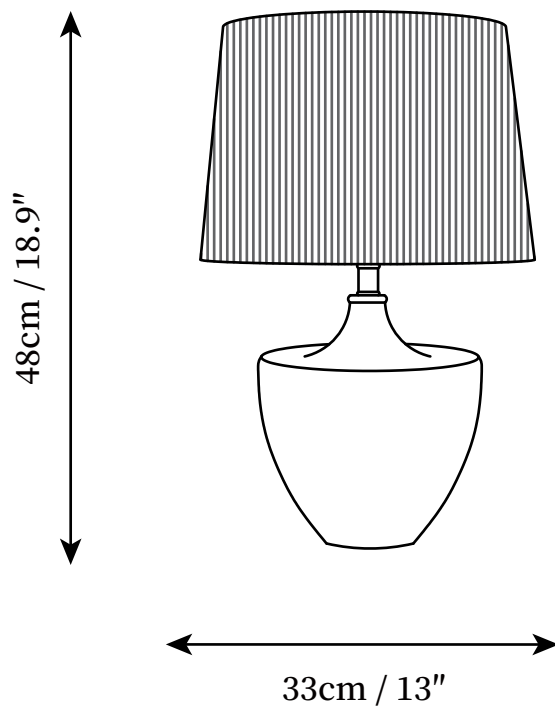

SPECIFICATION SHEET

SPECIFICATION DETAILS

*For custom options, consult factory for details

Fixture Dimensions	D 13" x H 18.9"
Light source	E26 or E27 (bulb not included)
Wattage	MAX 40W incandescent bulb or LED equivalent.
Voltage	AC 110-240V
Dimming	Compatible with dimmable bulbs (bulb not included)
Control method	In line ON / OFF switch.
Finishes	Orange & Blue
Shade Details	White
Material	Metal, Fabric, Ceramics
Cord Length	Supplied with switched plug cord, length ~59" (150cm).