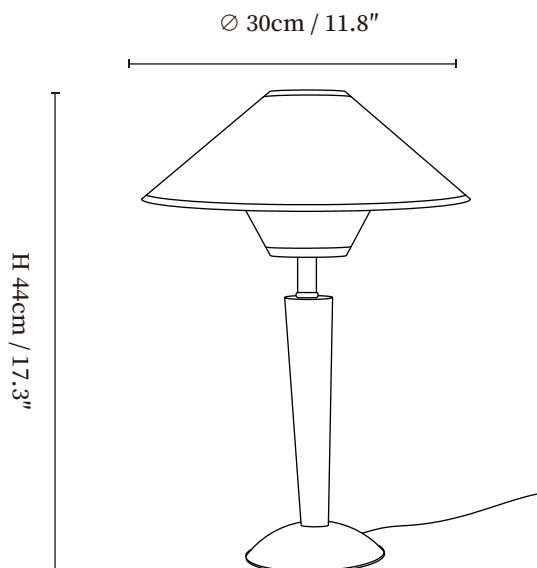

## SPECIFICATION DETAILS

\*For custom options, consult factory for details

<b>Fixture Dimensions</b>	Ø 11.8" x H 17.3"
<b>Light source</b>	E26 or E27(bulb not included)
<b>Wattage</b>	MAX 40W incandescent bulb or LED equivalent.
<b>Voltage</b>	AC 110-240V
<b>Dimming</b>	Compatible with dimmable bulbs (bulb not included)
<b>Control method</b>	In line ON / OFF switch.
<b>Finishes</b>	Walnut color, Nickel.
<b>Shade Details</b>	White, Beige, Green.
<b>Material</b>	Metal, Wood, Fabric.
<b>Cord Length</b>	Supplied with switched plug cord, length ~59" (150cm).