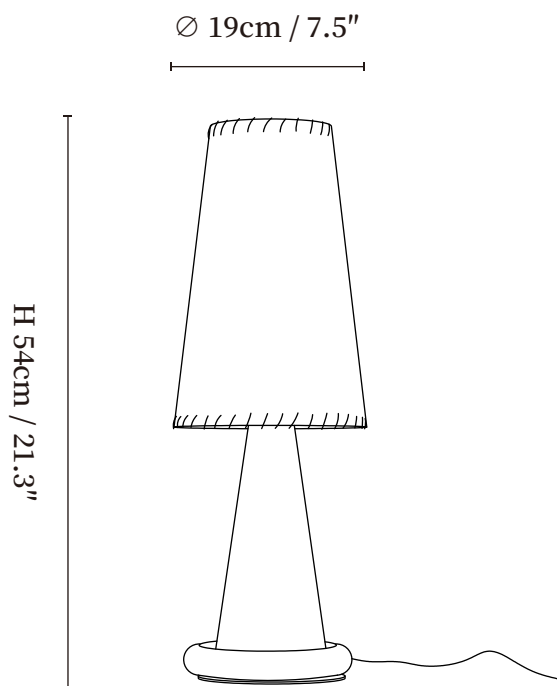

SPECIFICATION SHEET

SPECIFICATION DETAILS

*For custom options, consult factory for details

Fixture Dimensions	Ø 10.6" x H 16.5"
Light source	E26 or E27(bulb not included)
Wattage	MAX 40W incandescent bulb or LED equivalent.
Voltage	AC 110-240V
Dimming	Compatible with dimmable bulbs (bulb not included)
Control method	In line ON / OFF switch.
Finishes	Blue, White, Pink.
Shade Details	White.
Material	Metal, Ceramic, Fabric.
Cord Length	Supplied with switched plug cord, length ~59" (150cm).

SPECIFICATION SHEET

SPECIFICATION DETAILS

*For custom options, consult factory for details

Fixture Dimensions	Ø 7.5" x H 21.3"
Light source	E26 or E27(bulb not included)
Wattage	MAX 40W incandescent bulb or LED equivalent.
Voltage	AC 110-240V
Dimming	Compatible with dimmable bulbs (bulb not included)
Control method	In line ON / OFF switch.
Finishes	Blue, White, Pink.
Shade Details	White.
Material	Metal, Ceramic, Fabric.
Cord Length	Supplied with switched plug cord, length ~59" (150cm).