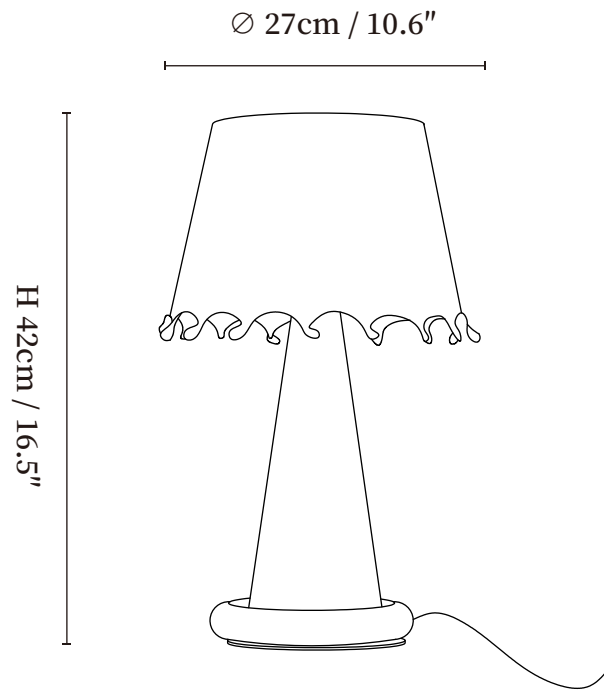

SPECIFICATION SHEET

SPECIFICATION DETAILS

*For custom options, consult factory for details

Fixture Dimensions	Ø 10.6" x H 16.5"
Light source	E26 or E27(bulb not included)
Wattage	MAX 40W incandescent bulb or LED equivalent.
Voltage	AC 110-240V
Dimming	Compatible with dimmable bulbs (bulb not included)
Control method	In line ON / OFF switch.
Finishes	Blue, White, Pink.
Shade Details	White.
Material	Metal, Ceramic, Fabric.
Cord Length	Supplied with switched plug cord, length ~59" (150cm).

SPECIFICATION SHEET

SPECIFICATION DETAILS

*For custom options, consult factory for details

Fixture Dimensions	Ø 7.5" x H 21.3"
Light source	E26 or E27(bulb not included)
Wattage	MAX 40W incandescent bulb or LED equivalent.
Voltage	AC 110-240V
Dimming	Compatible with dimmable bulbs (bulb not included)
Control method	In line ON / OFF switch.
Finishes	Blue, White, Pink.
Shade Details	White.
Material	Metal, Ceramic, Fabric.
Cord Length	Supplied with switched plug cord, length ~59" (150cm).