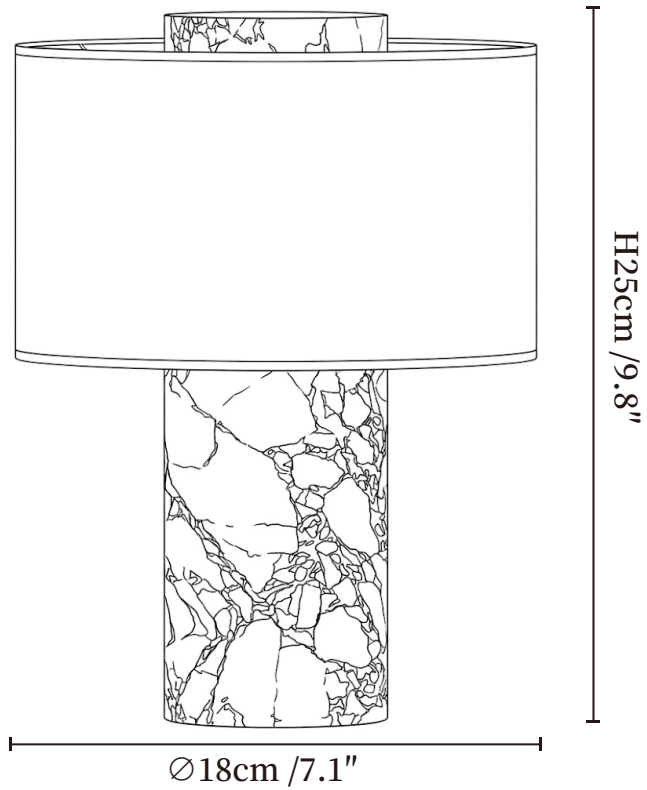

SPECIFICATION SHEET

SPECIFICATION DETAILS

*For custom options, consult factory for details

Fixture Dimensions	Ø 7.1" x H 9.8"
Light source	Integrated LED
Wattage	~10W
Voltage	AC 110-240V
Dimming	Three-Color Changing Light
CRI(Ra)	90+CRI
Control method	Touch control
LED Rated Life	30000 hours
Color Temperature	Warm Light (3000K), Neutral Light (4000K), Cool Light (6000K)
Finishes	Bulgari, Black and Gold, Yellow Travertine.
Shade Details	White.
Material	Metal, Yellow Travertine, Marble.
Cord	USB charging cable provided, charger not included.