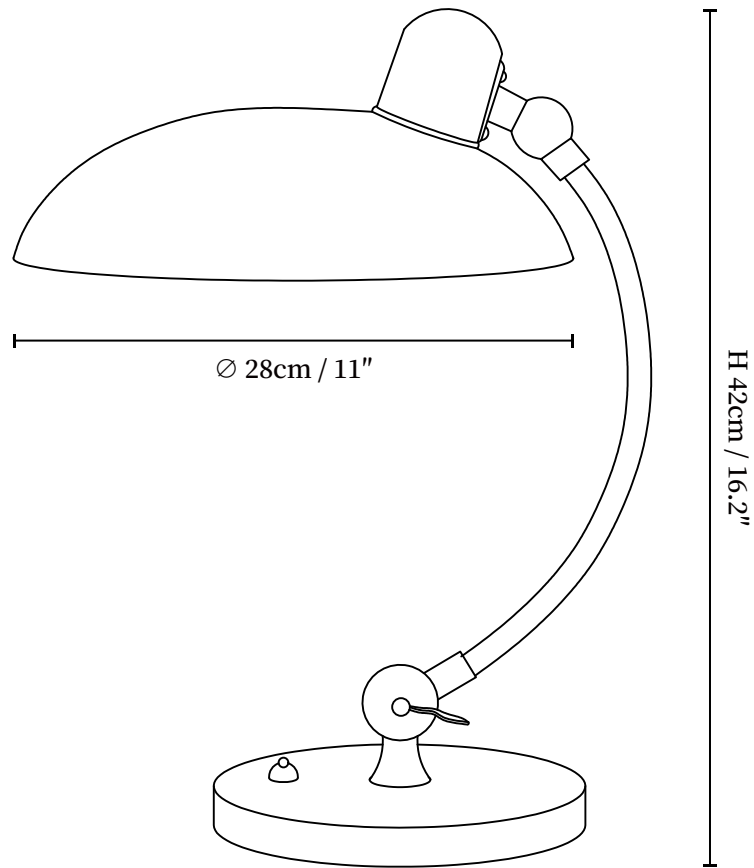

## SPECIFICATION DETAILS

\*For custom options, consult factory for details

---

<b>Fixture Dimensions</b>	D 11.0" x H 16.2"
<b>Light source</b>	E26 or E27 (bulb not included)
<b>Wattage</b>	MAX 40W incandescent bulb or LED equivalent.
<b>Voltage</b>	AC 110-240V
<b>Dimming</b>	Compatible with dimmable bulbs (bulb not included)
<b>Control method</b>	In line ON / OFF switch.
<b>Finishes</b>	Chrome.
<b>Shade Details</b>	White, Red, Black, Green.
<b>Material</b>	Metal.
<b>Cord Length</b>	Supplied with switched plug cord, length ~59.1" (150cm).