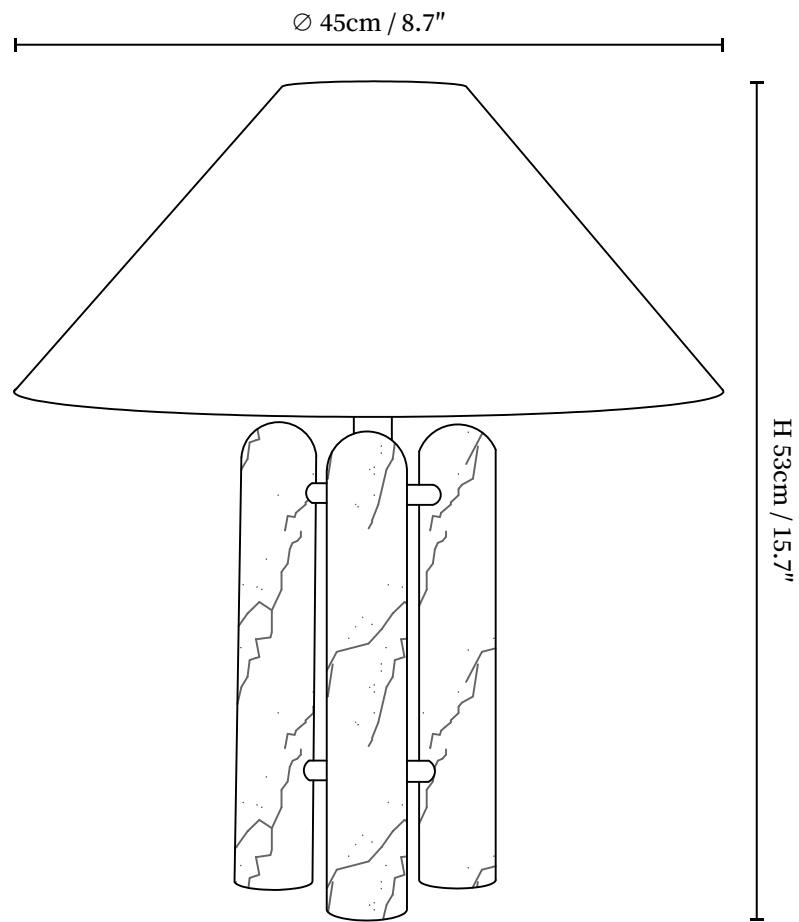

SPECIFICATION SHEET

SPECIFICATION DETAILS

*For custom options, consult factory for details

Fixture Dimensions	D 8.7" x H 15.7"
Light source	E26 or E27 (bulb not included)
Wattage	MAX 40W incandescent bulb or LED equivalent.
Voltage	AC 110-240V
Dimming	Compatible with dimmable bulbs (bulb not included)
Control method	In line ON / OFF switch.
Finishes	White.
Shade Details	White.
Material	Metal, Fabric, Marble.
Cord Length	Supplied with switched plug cord, length ~59.1" (150cm).
