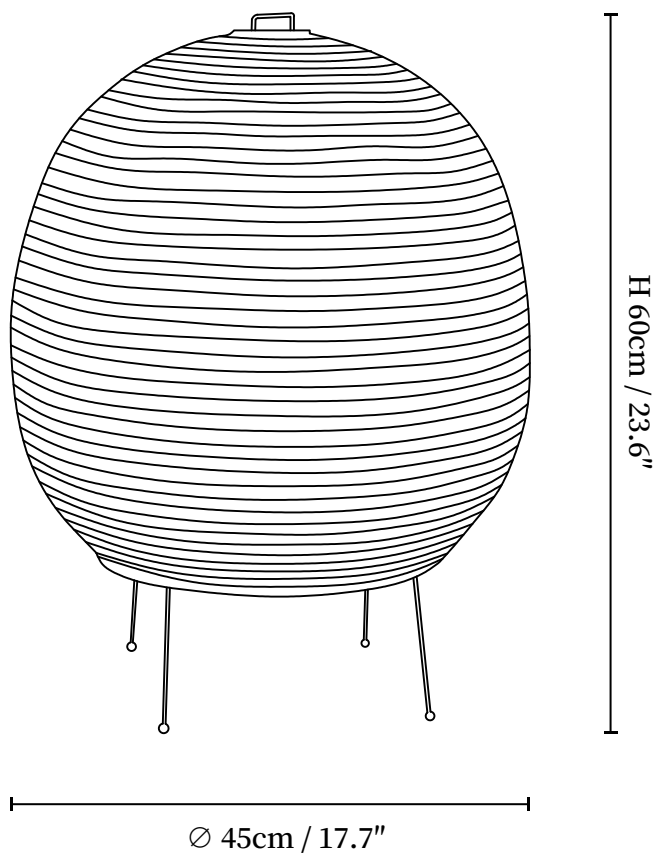

SPECIFICATION SHEET

SPECIFICATION DETAILS

*For custom options, consult factory for details

Fixture Dimensions	D 17.7" x H 23.6"
Light source	E26 or E27 (bulb not included)
Wattage	MAX 40W incandescent bulb or LED equivalent.
Voltage	AC 110-240V
Dimming	Compatible with dimmable bulbs (bulb not included)
Control method	In line ON / OFF switch.
Finishes	Black.
Shade Details	White.
Material	Mulberry paper, Metal, Iron.
Cord Length	Supplied with switched plug cord, length ~59" (150cm).