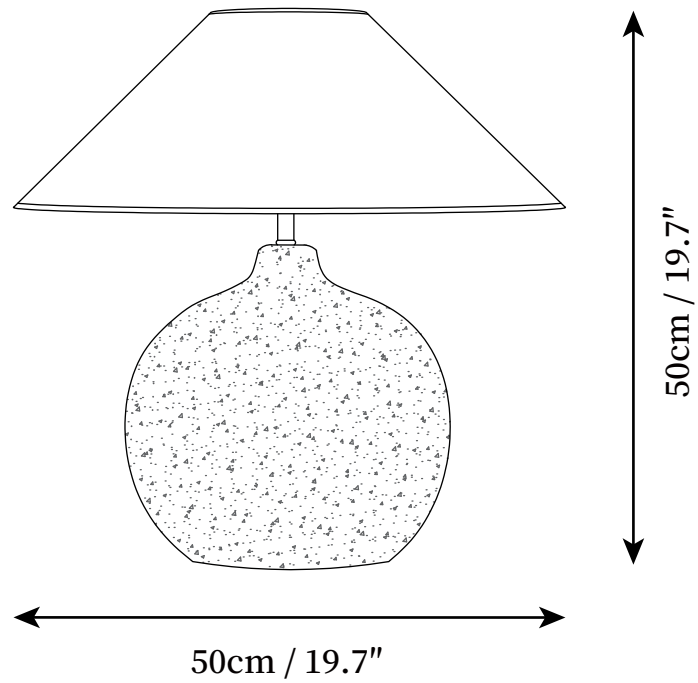

## SPECIFICATION DETAILS

\*For custom options, consult factory for details

<b>Fixture Dimensions</b>	D 19.7" x H 19.7"
<b>Light source</b>	E26 or E27 (bulb not included)
<b>Wattage</b>	MAX 40W incandescent bulb or LED equivalent.
<b>Voltage</b>	AC 110-240V
<b>Dimming</b>	Compatible with dimmable bulbs (bulb not included)
<b>Control method</b>	In line ON / OFF switch.
<b>Finishes</b>	Weathered ceramic.
<b>Shade Details</b>	Beige.
<b>Material</b>	Metal, Ceramics, Fabric.
<b>Cord Length</b>	Supplied with switched plug cord, length ~59.1" (150cm).