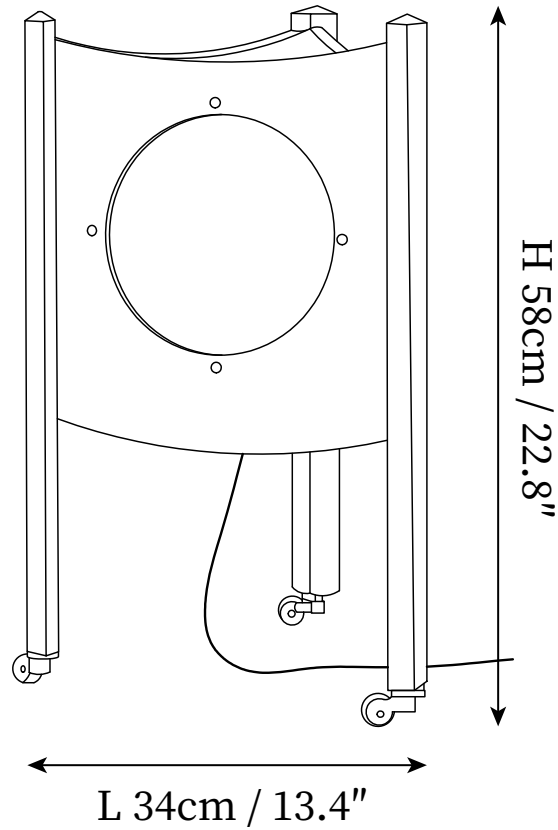

SPECIFICATION SHEET

SPECIFICATION DETAILS

*For custom options, consult factory for details

Fixture Dimensions	L 13.4" x W 13.4" x H 22.8"
Light source	E26 or E27. (bulb not included)
Wattage	MAX 40W incandescent bulb or LED equivalent.
Voltage	AC 110-240V
Dimming	Compatible with dimmable bulbs (bulb not included)
Control method	In line ON / OFF switch.
Finishes	Cherry wood color, Black walnut wood.
Shade Details	Pinstripe frosted acrylic, Pattern frosted acrylic.
Material	Cherry wood, Black walnut wood, Acrylic.
Cord Length	Supplied with switched plug cord, length ~59" (150cm).