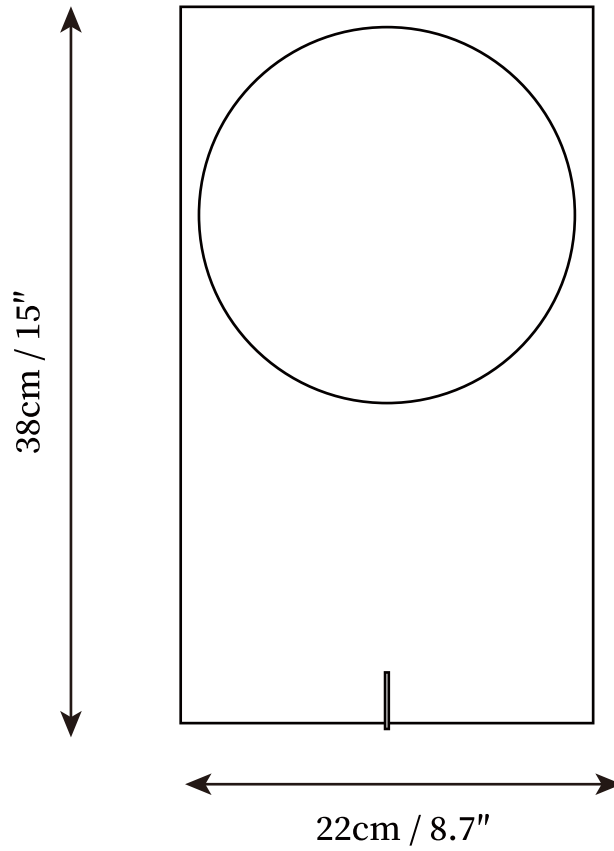

SPECIFICATION SHEET

SPECIFICATION DETAILS

*For custom options, consult factory for details

Fixture Dimensions	D 8.7" x H 15"
Light source	Integrated LED
Wattage	~ 5W incandescent bulb or LED equivalent.
Voltage	AC 110-240V
Dimming	Not supported
Control method	In line ON / OFF switch.
CRI(Ra)	90+CRI
LED Rated Life	30000 hours
Color Temperature	Warm Light (3000K), Neutral Light (4000K), Cool Light (6000K)
Finishes	Gold, Gray black
Shade Details	Gold, Gray black
Material	Iron, Metal
Cord Length	Supplied with switched plug cord, length ~59" (150cm).
