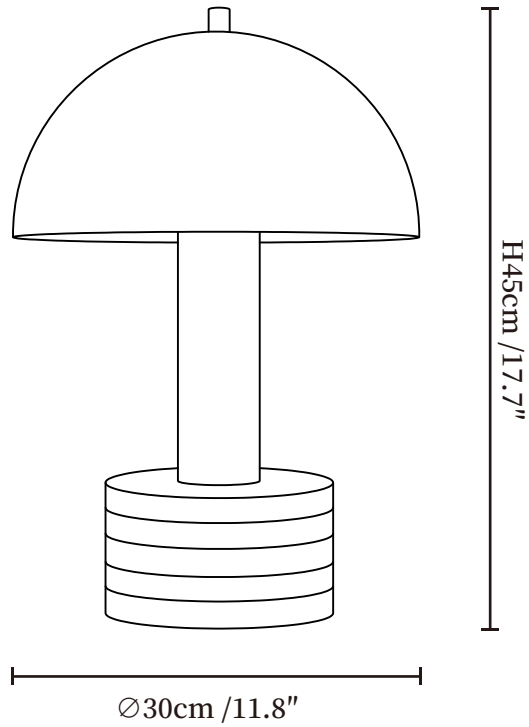

SPECIFICATION SHEET

SPECIFICATION DETAILS

*For custom options, consult factory for details

Fixture Dimensions	Ø 11.8" x H 17.7"
Light source	E26 or E27 (bulb not included)
Wattage	MAX 40W incandescent bulb or LED equivalent.
Voltage	AC 110-240V
Dimming	Compatible with dimmable bulbs (bulb not included)
Control method	In line ON / OFF switch.
Finishes	Green & Beige
Shade Details	Chrome
Material	Metal, Fabric, Marble
Cord Length	Supplied with switched plug cord, length ~59" (150cm).
