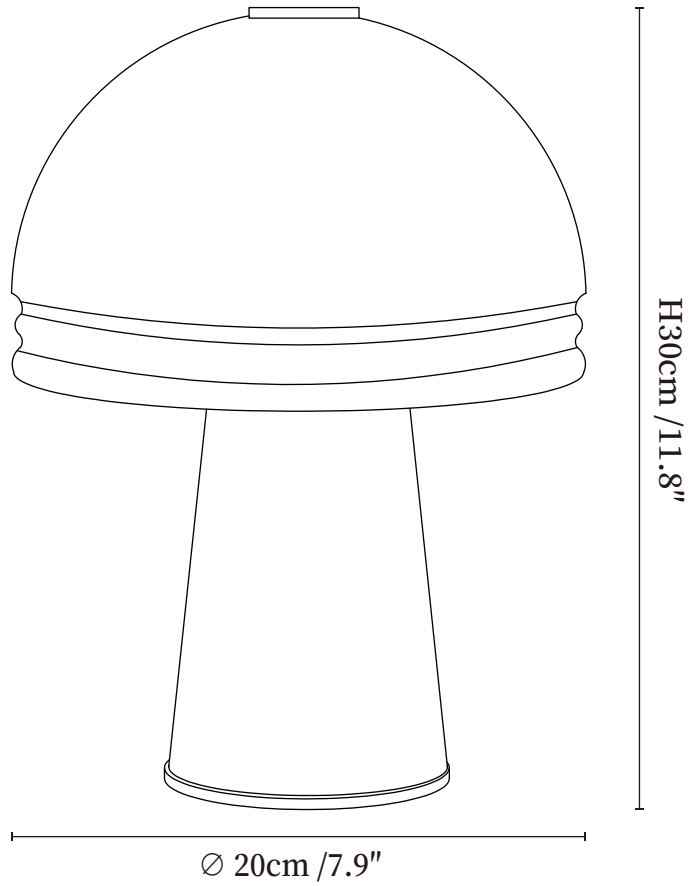

## SPECIFICATION DETAILS

\*For custom options, consult factory for details

<b>Fixture Dimensions</b>	Ø 7.9" x H 11.8"
<b>Light source</b>	Integrated LED
<b>Wattage</b>	~6W
<b>Voltage</b>	AC 110-240V
<b>Dimming</b>	Not supported
<b>CRI(Ra)</b>	90+CRI
<b>Control method</b>	In line ON / OFF switch.
<b>LED Rated Life</b>	30000 hours
<b>Color Temperature</b>	Warm Light (3000K), Neutral Light (4000K), Cool Light (6000K)
<b>Finishes</b>	Green.
<b>Shade Details</b>	White.
<b>Material</b>	Metal, Marble, Glass.
<b>Cord Length</b>	Supplied with switched plug cord, length ~59" (150cm).