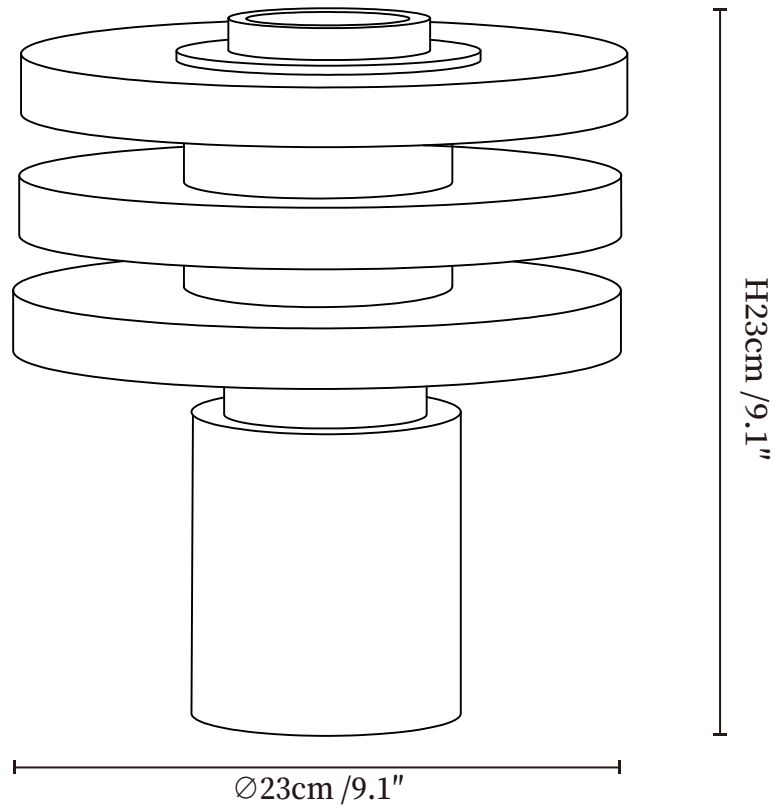

# SPECIFICATION SHEET

---

## SPECIFICATION DETAILS

\*For custom options, consult factory for details

<b>Fixture Dimensions</b>	$\text{Ø} 7.1'' \times H 8.3'' \text{Ø} 9.1'' \times H 9.1''$
<b>Light source</b>	Integrated LED
<b>Wattage</b>	~10W
<b>Voltage</b>	AC 110-240V
<b>Dimming</b>	Three-Color Changing Light
<b>CRI(Ra)</b>	90+CRI
<b>Control method</b>	Touch control
<b>LED Rated Life</b>	30000 hours
<b>Color Temperature</b>	Warm Light (3000K), Neutral Light (4000K), Cool Light (6000K)
<b>Finishes</b>	Silver.
<b>Shade Details</b>	White.
<b>Material</b>	Metal, Alabaster.
<b>Cord</b>	USB charging cable provided, charger not included.