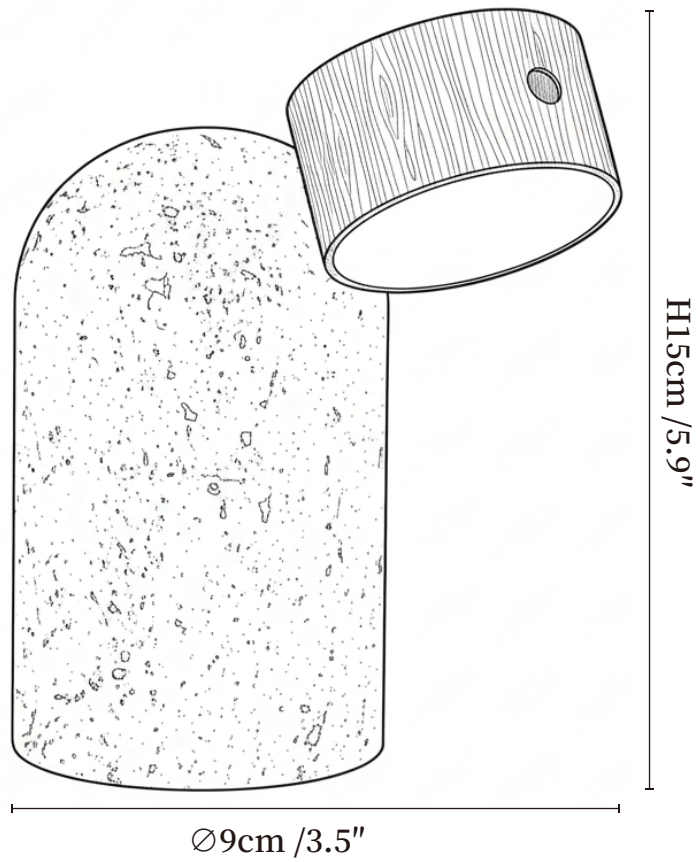

SPECIFICATION SHEET

SPECIFICATION DETAILS

*For custom options, consult factory for details

Fixture Dimensions	Ø 3.5" x H 5.9"
Light source	Integrated LED
Wattage	~10W
Voltage	AC 110-240V
Dimming	Three-Color Changing Light
CRI(Ra)	90+CRI
Control method	Touch control
LED Rated Life	30000 hours
Color Temperature	Warm Light (3000K), Neutral Light (4000K), Cool Light (6000K)
Finishes	Yellow Travertine, Walnut Wood, Wood Color.
Shade Details	White.
Material	Metal, Yellow Travertine, Wood.
Cord	USB charging cable provided, charger not included.