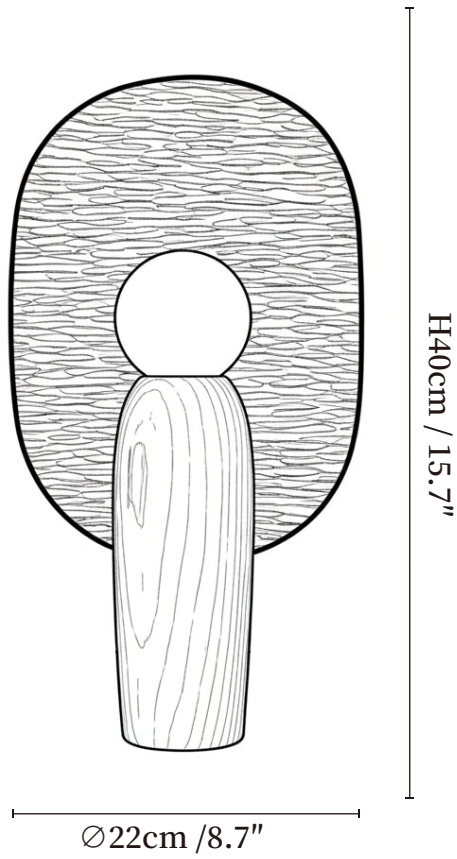

SPECIFICATION SHEET

SPECIFICATION DETAILS

*For custom options, consult factory for details

Fixture Dimensions	Ø 8.7" x H 15.7"
Light source	Integrated LED
Wattage	~6W
Voltage	AC 110-240V
Dimming	Not supported
CRI(Ra)	90+CRI
Control method	In line ON / OFF switch.
LED Rated Life	30000 hours
Color Temperature	Warm Light (3000K), Neutral Light (4000K), Cool Light (6000K)
Finishes	Black, Walnut Wood.
Shade Details	White.
Material	Metal, Wood.
Cord Length	Supplied with switched plug cord, length ~59" (150cm).

SPECIFICATION SHEET

SPECIFICATION DETAILS

*For custom options, consult factory for details

Fixture Dimensions	$\text{Ø} 7.5'' \times \text{H} 17.7''$
Light source	Integrated LED
Wattage	~6W
Voltage	AC 110-240V
Dimming	Not supported
CRI(Ra)	90+CRI
Control method	In line ON / OFF switch.
LED Rated Life	30000 hours
Color Temperature	Warm Light (3000K), Neutral Light (4000K), Cool Light (6000K)
Finishes	Black, Walnut Wood.
Shade Details	White.
Material	Metal, Wood.
Cord Length	Supplied with switched plug cord, length ~59" (150cm).