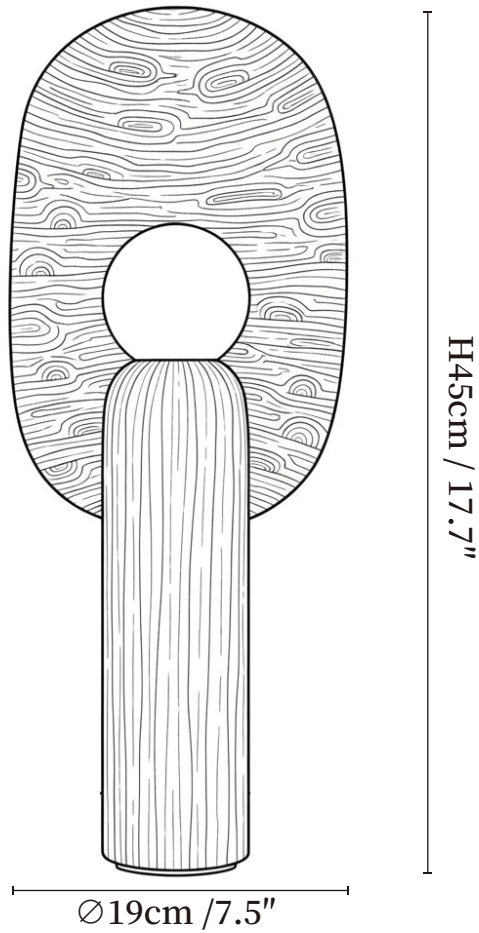

SPECIFICATION SHEET

SPECIFICATION DETAILS

*For custom options, consult factory for details

Fixture Dimensions	Ø 8.7" x H 15.7"
Light source	Integrated LED
Wattage	~6W
Voltage	AC 110-240V
Dimming	Not supported
CRI(Ra)	90+CRI
Control method	In line ON / OFF switch.
LED Rated Life	30000 hours
Color Temperature	Warm Light (3000K), Neutral Light (4000K), Cool Light (6000K)
Finishes	Black, Walnut Wood.
Shade Details	White.
Material	Metal, Wood.
Cord Length	Supplied with switched plug cord, length ~59" (150cm).

SPECIFICATION SHEET

SPECIFICATION DETAILS

*For custom options, consult factory for details

Fixture Dimensions	$\text{Ø} 7.5'' \times \text{H} 17.7''$
Light source	Integrated LED
Wattage	~6W
Voltage	AC 110-240V
Dimming	Not supported
CRI(Ra)	90+CRI
Control method	In line ON / OFF switch.
LED Rated Life	30000 hours
Color Temperature	Warm Light (3000K), Neutral Light (4000K), Cool Light (6000K)
Finishes	Black, Walnut Wood.
Shade Details	White.
Material	Metal, Wood.
Cord Length	Supplied with switched plug cord, length ~59" (150cm).