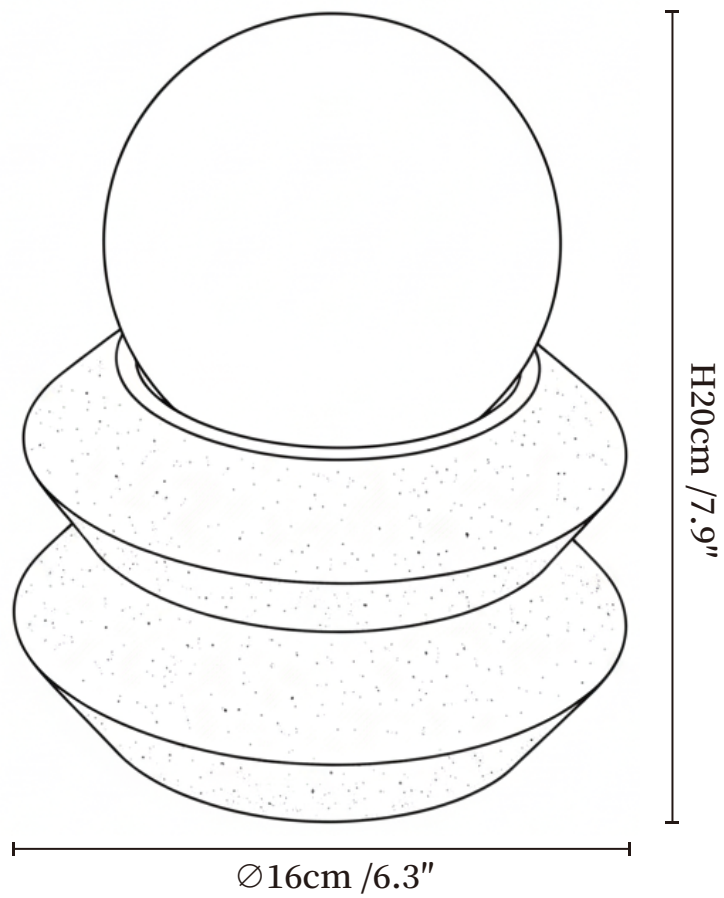

SPECIFICATION SHEET

SPECIFICATION DETAILS

*For custom options, consult factory for details

Fixture Dimensions	$\varnothing 6.3'' \times H 7.9''$
Light source	Integrated LED
Wattage	~10W
Voltage	AC 110-240V
Dimming	Three-Color Changing Light
CRI(Ra)	90+CRI
Control method	Touch control
LED Rated Life	30000 hours
Color Temperature	Warm Light (3000K), Neutral Light (4000K), Cool Light (6000K)
Finishes	Yellow Travertine.
Shade Details	White.
Material	Metal, Yellow Travertine, Glass.
Cord	USB charging cable provided, charger not included.