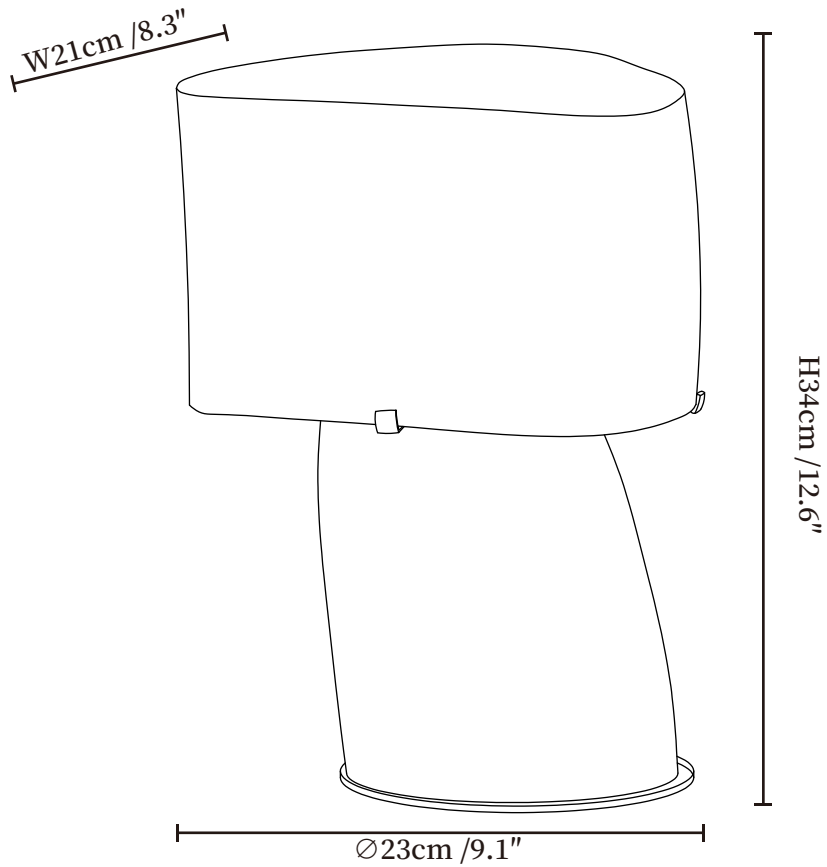

SPECIFICATION SHEET

SPECIFICATION DETAILS

*For custom options, consult factory for details

Fixture Dimensions	Ø 9.1" x W 8.3" x H 12.6" Ø 15.7" x W 14.9" x H 21.3"
Light source	E26 or E27 (bulb not included)
Wattage	MAX 40W incandescent bulb or LED equivalent.
Voltage	AC 110-240V
Dimming	Compatible with dimmable bulbs (bulb not included)
Control method	In line ON / OFF switch.
Finishes	White.
Shade Details	White.
Material	Metal, Fiberglass Reinforced Plastic.
Cord Length	Supplied with switched plug cord, length ~59" (150cm).