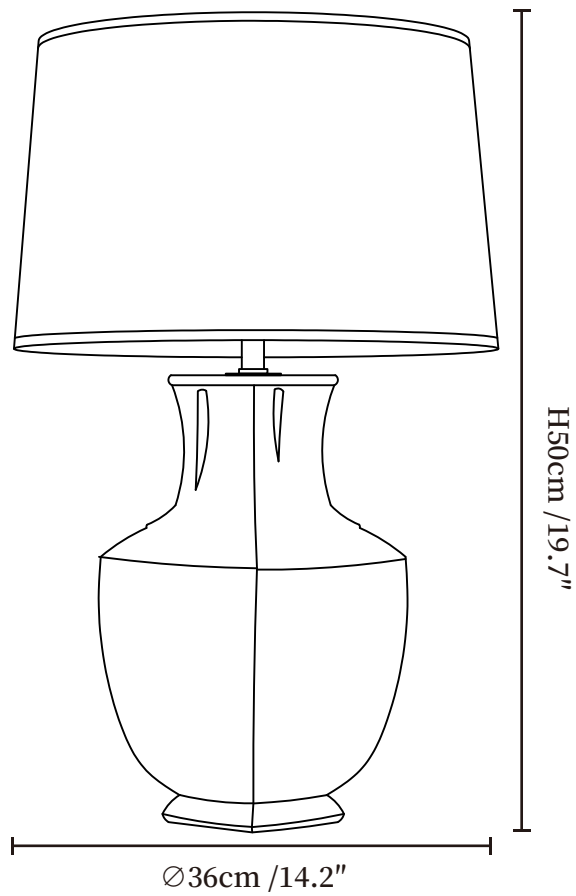

## SPECIFICATION DETAILS

\*For custom options, consult factory for details

<b>Fixture Dimensions</b>	$\text{Ø} 14.2'' \times \text{H} 19.7''$
<b>Light source</b>	E26 or E27 (bulb not included)
<b>Wattage</b>	MAX 40W incandescent bulb or LED equivalent.
<b>Voltage</b>	AC 110-240V
<b>Dimming</b>	Compatible with dimmable bulbs (bulb not included)
<b>Control method</b>	In line ON / OFF switch.
<b>Finishes</b>	Beige & Black.
<b>Shade Details</b>	Black.
<b>Material</b>	Metal, Fabric, Ceramics.
<b>Cord Length</b>	Supplied with switched plug cord, length ~59" (150cm).