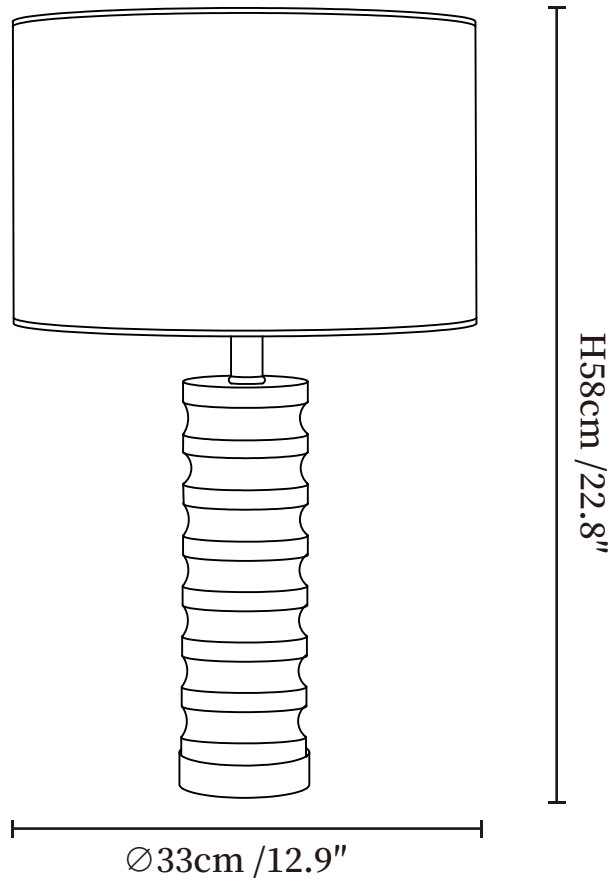

SPECIFICATION SHEET

SPECIFICATION DETAILS

*For custom options, consult factory for details

Fixture Dimensions	Ø 12.9" x H 22.8"
Light source	E26 or E27 (bulb not included)
Wattage	MAX 40W incandescent bulb or LED equivalent.
Voltage	AC 110-240V
Dimming	Compatible with dimmable bulbs (bulb not included)
Control method	In line ON / OFF switch.
Finishes	Grey
Shade Details	Beige
Material	Metal, Fabric, Marble
Cord Length	Supplied with switched plug cord, length ~59" (150cm).