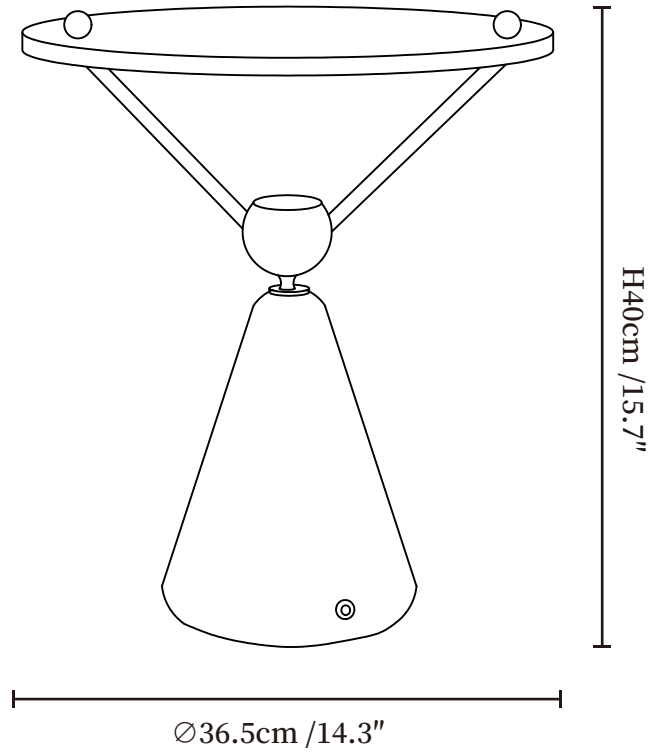

SPECIFICATION SHEET

SPECIFICATION DETAILS

*For custom options, consult factory for details

Fixture Dimensions	Ø 14.3" x H 15.7"
Light source	Integrated LED
Wattage	~10W
Voltage	AC 110-240V
Dimming	Three-Color Changing Light
CRI(Ra)	90+CRI
Control method	Touch control
LED Rated Life	30000 hours
Color Temperature	Warm Light (3000K), Neutral Light (4000K), Cool Light (6000K)
Finishes	Gold, Walnut Wood
Shade Details	White
Material	Metal, Wood, Acrylic
Cord	USB charging cable provided, charger not included.