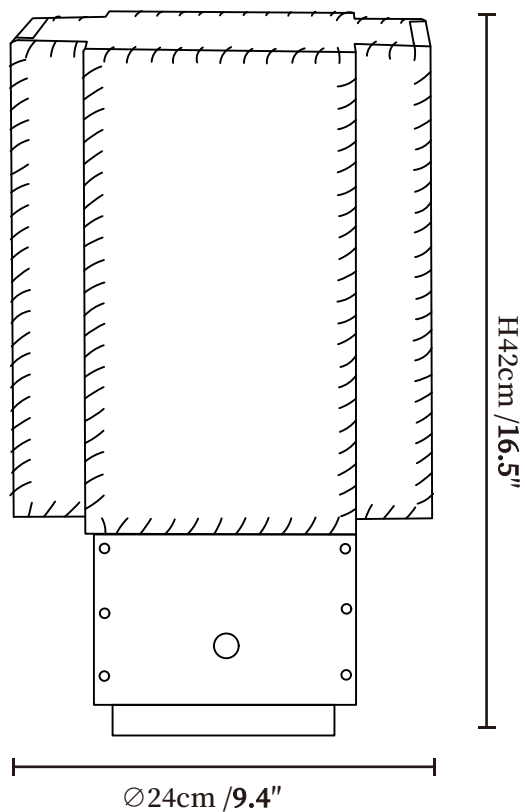

SPECIFICATION SHEET

SPECIFICATION DETAILS

*For custom options, consult factory for details

Fixture Dimensions	Ø 9.4" x H 16.5"
Light source	E26 or E27 (bulb not included)
Wattage	MAX 40W incandescent bulb or LED equivalent.
Voltage	AC 110-240V
Dimming	Compatible with dimmable bulbs (bulb not included)
Control method	In line ON / OFF switch.
Finishes	Nickel.
Shade Details	White.
Material	Metal, Fabric
Cord Length	Supplied with switched plug cord, length ~59" (150cm).
