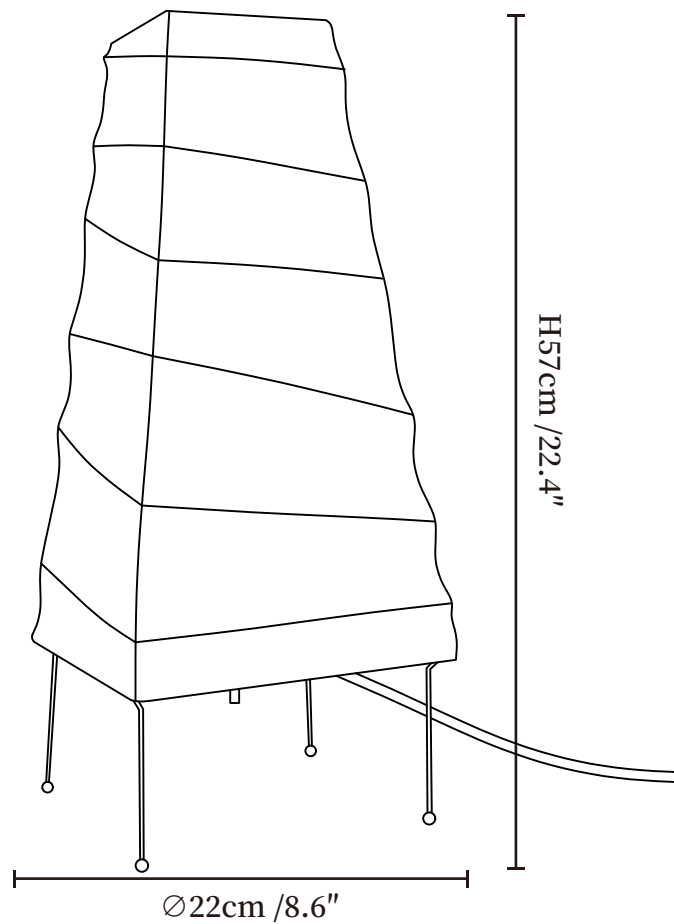

SPECIFICATION SHEET

SPECIFICATION DETAILS

*For custom options, consult factory for details

Fixture Dimensions	$\text{Ø} 8.6'' \times \text{H} 22.4''$
Light source	E26 or E27 (bulb not included)
Wattage	MAX 40W incandescent bulb or LED equivalent.
Voltage	AC 110-240V
Dimming	Compatible with dimmable bulbs (bulb not included)
Control method	In line ON / OFF switch.
Finishes	Black.
Shade Details	White.
Material	Rice paper, Metal, Iron.
Cord Length	Supplied with switched plug cord, length ~59'' (150cm).