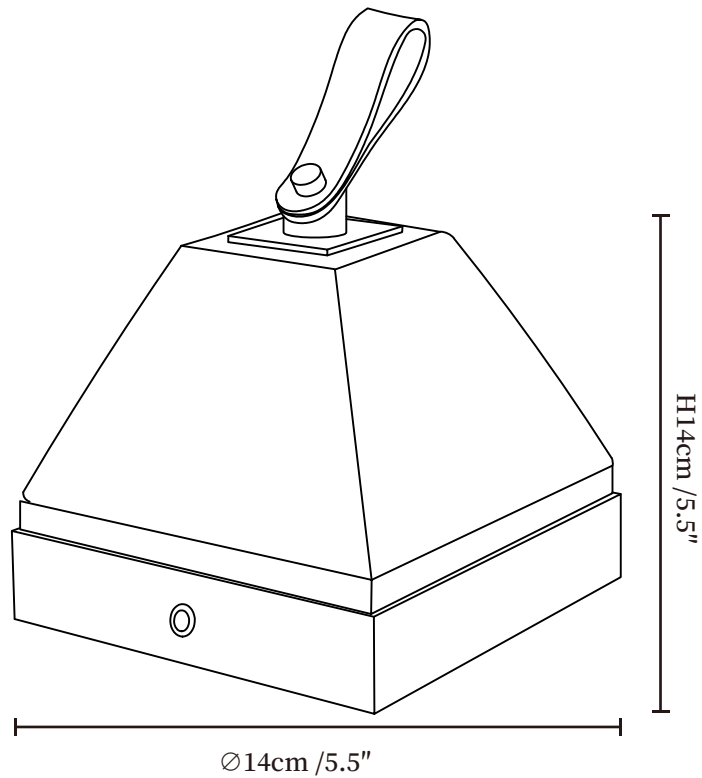

## SPECIFICATION DETAILS

\*For custom options, consult factory for details

<b>Fixture Dimensions</b>	Ø 5.5" x H 5.5"
<b>Light source</b>	Integrated LED
<b>Wattage</b>	~10W
<b>Voltage</b>	AC 110-240V
<b>Dimming</b>	Three-Color Changing Light
<b>CRI(Ra)</b>	90+CRI
<b>Control method</b>	Touch control
<b>LED Rated Life</b>	30000 hours
<b>Color Temperature</b>	Warm Light (3000K), Neutral Light (4000K), Cool Light (6000K)
<b>Finishes</b>	Gold, Nickel.
<b>Shade Details</b>	White.
<b>Material</b>	Metal, Alabaster, Leather.
<b>Cord</b>	USB charging cable provided, charger not included.