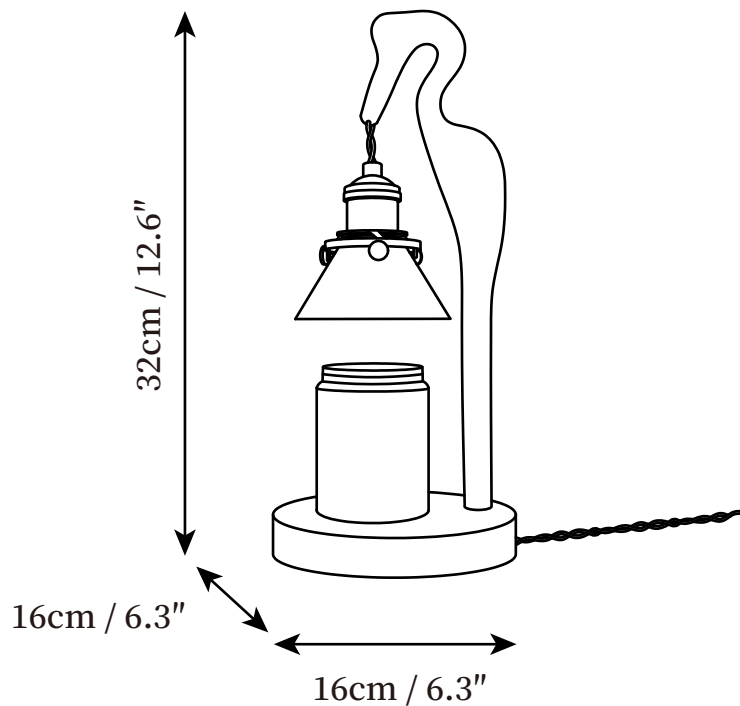

SPECIFICATION SHEET

SPECIFICATION DETAILS

*For custom options, consult factory for details

Fixture Dimensions	L 6.3" x W 6.3" x H 12.6"
Light source	GU10 (bulb not included)
Wattage	MAX 5W incandescent bulb or LED equivalent.
Voltage	AC 110-240V
Dimming	Compatible with dimmable bulbs (bulb not included)
Control method	In line ON / OFF switch.
Finishes	Gold, Walnut Wood, Black
Shade Details	Green
Material	Wood, Brass.
Cord Length	Supplied with switched plug cord, length ~59" (150cm).