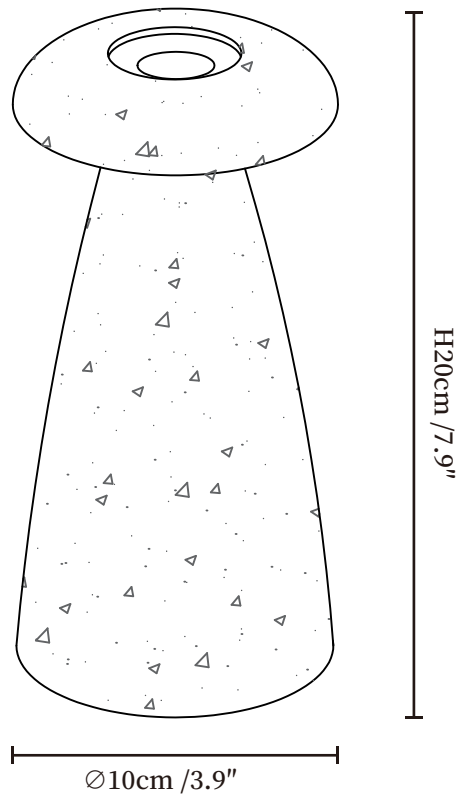

SPECIFICATION SHEET

SPECIFICATION DETAILS

*For custom options, consult factory for details

Fixture Dimensions	Ø 3.9" x H 7.9"
Light source	Integrated LED
Wattage	~10W
Voltage	AC 110-240V
Dimming	Three-Color Changing Light
CRI(Ra)	90+CRI
Control method	Touch control
LED Rated Life	30000 hours
Color Temperature	Warm Light (3000K), Neutral Light (4000K), Cool Light (6000K)
Finishes	Grey, Green, Orange
Shade Details	Grey, Green, Orange
Material	Metal, Ceramics
Cord	USB charging cable provided, charger not included.