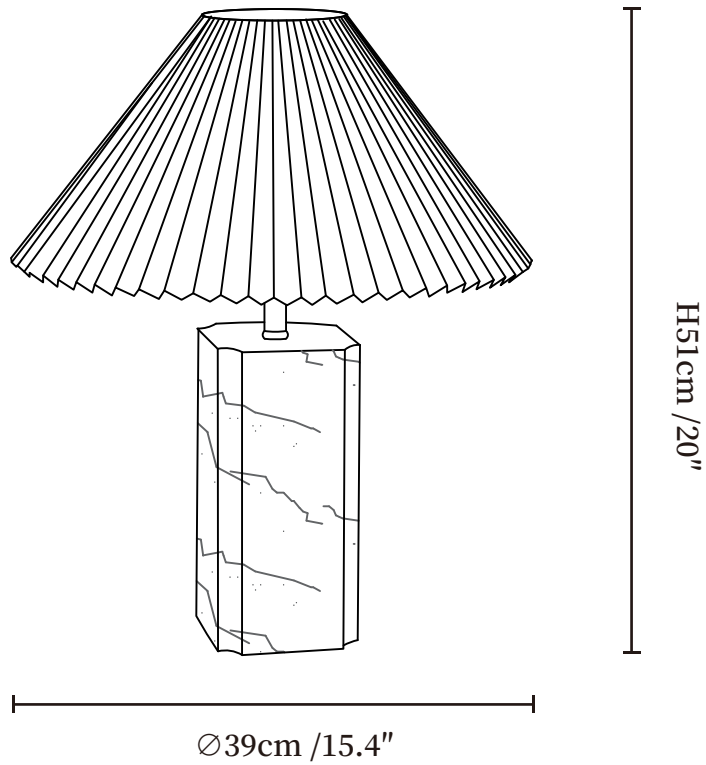

SPECIFICATION SHEET

SPECIFICATION DETAILS

*For custom options, consult factory for details

Fixture Dimensions	Ø 15.4" x H 20"
Light source	E26 or E27 (bulb not included)
Wattage	MAX 40W incandescent bulb or LED equivalent.
Voltage	AC 110-240V
Dimming	Compatible with dimmable bulbs (bulb not included)
Control method	In line ON / OFF switch.
Finishes	White
Shade Details	White
Material	Metal, Fabric, Marble
Cord Length	Supplied with switched plug cord, length ~59" (150cm).