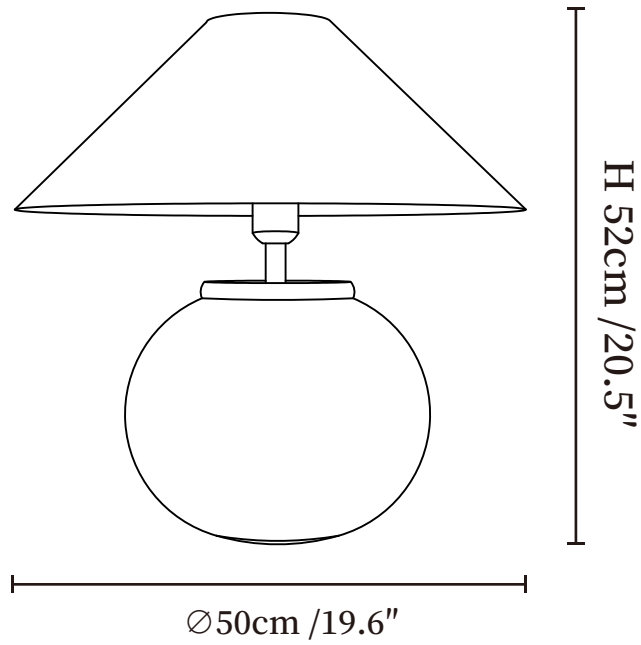

SPECIFICATION SHEET

SPECIFICATION DETAILS

*For custom options, consult factory for details

Fixture Dimensions	Ø 19.6" x H 20.5"
Light source	E26 or E27 (bulb not included)
Wattage	MAX 40W incandescent bulb or LED equivalent.
Voltage	AC 110-240V
Dimming	Compatible with dimmable bulbs (bulb not included)
Control method	In line ON / OFF switch.
Finishes	Blue
Shade Details	White
Material	Metal, Fabric, Ceramics
Cord Length	Supplied with switched plug cord, length ~59" (150cm).