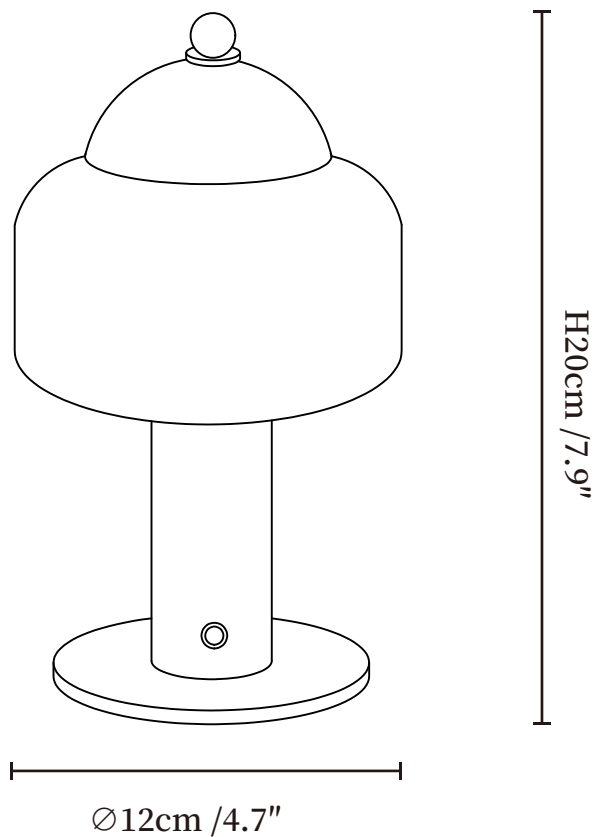

SPECIFICATION SHEET

SPECIFICATION DETAILS

*For custom options, consult factory for details

Fixture Dimensions	$\text{Ø} 4.7'' \times \text{H} 7.9''$
Light source	Integrated LED
Wattage	~10W
Voltage	AC 110-240V
Dimming	Three-Color Changing Light
CRI(Ra)	90+CRI
Control method	Touch control
LED Rated Life	30000 hours
Color Temperature	Warm Light (3000K), Neutral Light (4000K), Cool Light (6000K)
Finishes	Black, Beige
Shade Details	White
Material	Metal, Glass
Cord	USB charging cable provided, charger not included.