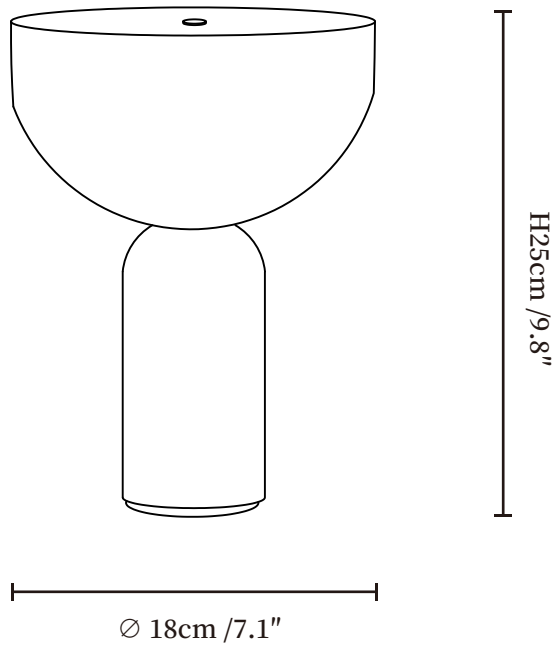

SPECIFICATION SHEET

SPECIFICATION DETAILS

*For custom options, consult factory for details

Fixture Dimensions	Ø 7.1" x H 9.8"
Light source	Integrated LED
Wattage	~10W
Voltage	AC 110-240V
Dimming	Three-Color Changing Light
CRI(Ra)	90+CRI
Control method	Touch control
LED Rated Life	30000 hours
Color Temperature	Warm Light (3000K), Neutral Light (4000K), Cool Light (6000K)
Finishes	Black, White, Brown, Grey
Shade Details	White
Material	Marble, Metal, Acrylic
Cord	USB charging cable provided, charger not included.