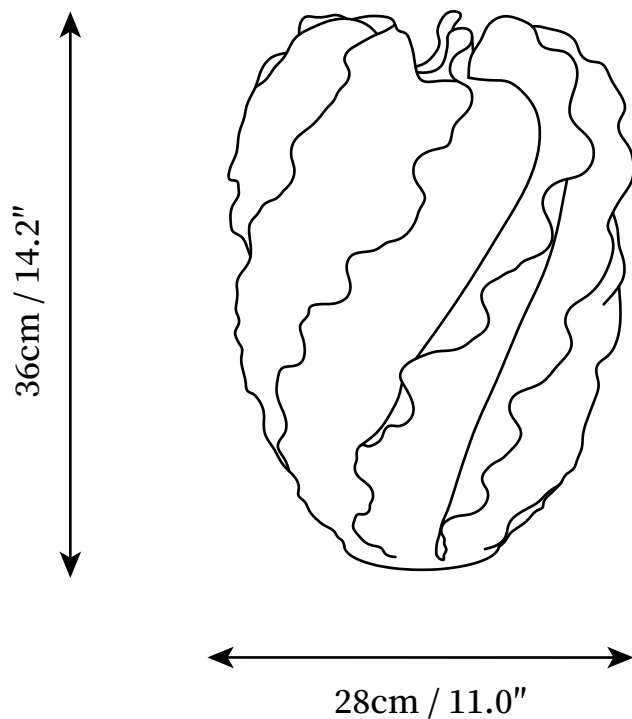

## SPECIFICATION DETAILS

\*For custom options, consult factory for details

<b>Fixture Dimensions</b>	D 19.7" x H 20.1"
<b>Light source</b>	E26 or E27 (bulb not included)
<b>Wattage</b>	MAX 40W incandescent bulb or LED equivalent.
<b>Voltage</b>	AC 110-240V
<b>Dimming</b>	Compatible with dimmable bulbs (bulb not included)
<b>Control method</b>	In line ON / OFF switch.
<b>Finishes</b>	Blue
<b>Shade Details</b>	Grey
<b>Material</b>	Metal, Fabric, Ceramics
<b>Cord Length</b>	Supplied with switched plug cord, length ~59" (150cm).

## SPECIFICATION DETAILS

\*For custom options, consult factory for details

---

<b>Fixture Dimensions</b>	D 11.0" x H 14.2"
<b>Finishes</b>	Blue
<b>Material</b>	Ceramics

---