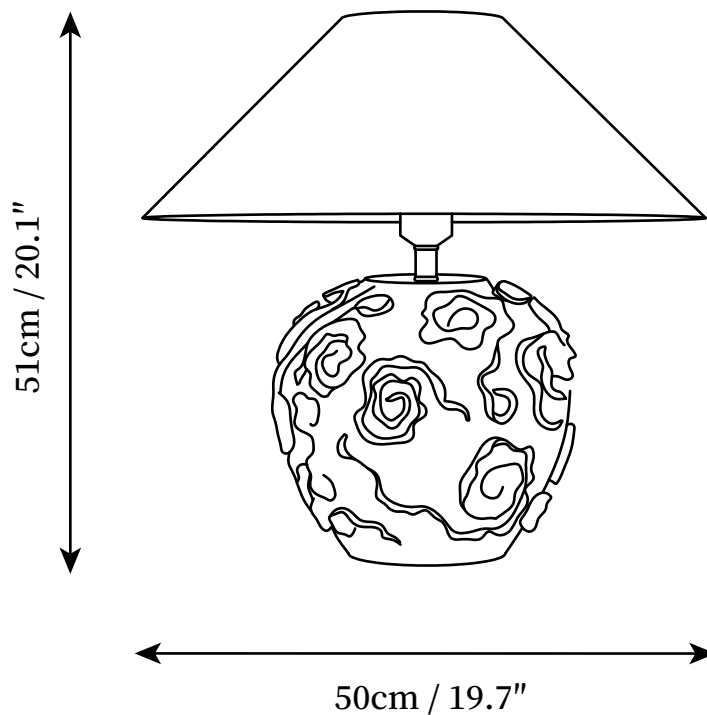

## SPECIFICATION DETAILS

\*For custom options, consult factory for details

<b>Fixture Dimensions</b>	D 19.7" x H 20.1"
<b>Light source</b>	E26 or E27 (bulb not included)
<b>Wattage</b>	MAX 40W incandescent bulb or LED equivalent.
<b>Voltage</b>	AC 110-240V
<b>Dimming</b>	Compatible with dimmable bulbs (bulb not included)
<b>Control method</b>	In line ON / OFF switch.
<b>Finishes</b>	Blue
<b>Shade Details</b>	Grey
<b>Material</b>	Metal, Fabric, Ceramics
<b>Cord Length</b>	Supplied with switched plug cord, length ~59" (150cm).

## SPECIFICATION DETAILS

\*For custom options, consult factory for details

---

<b>Fixture Dimensions</b>	D 11.0" x H 14.2"
<b>Finishes</b>	Blue
<b>Material</b>	Ceramics

---