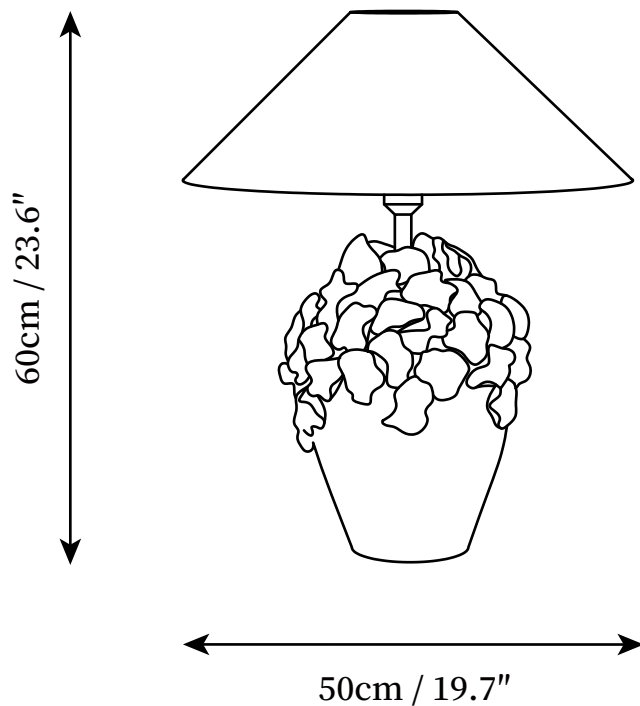

## SPECIFICATION DETAILS

\*For custom options, consult factory for details

<b>Fixture Dimensions</b>	D 19.7" x H 23.6"
<b>Light source</b>	E26 or E27 (bulb not included)
<b>Wattage</b>	MAX 40W incandescent bulb or LED equivalent.
<b>Voltage</b>	AC 110-240V
<b>Dimming</b>	Compatible with dimmable bulbs (bulb not included)
<b>Control method</b>	In line ON / OFF switch.
<b>Finishes</b>	White
<b>Shade Details</b>	White
<b>Material</b>	Metal, Fabric, Ceramics
<b>Cord Length</b>	Supplied with switched plug cord, length ~59" (150cm).