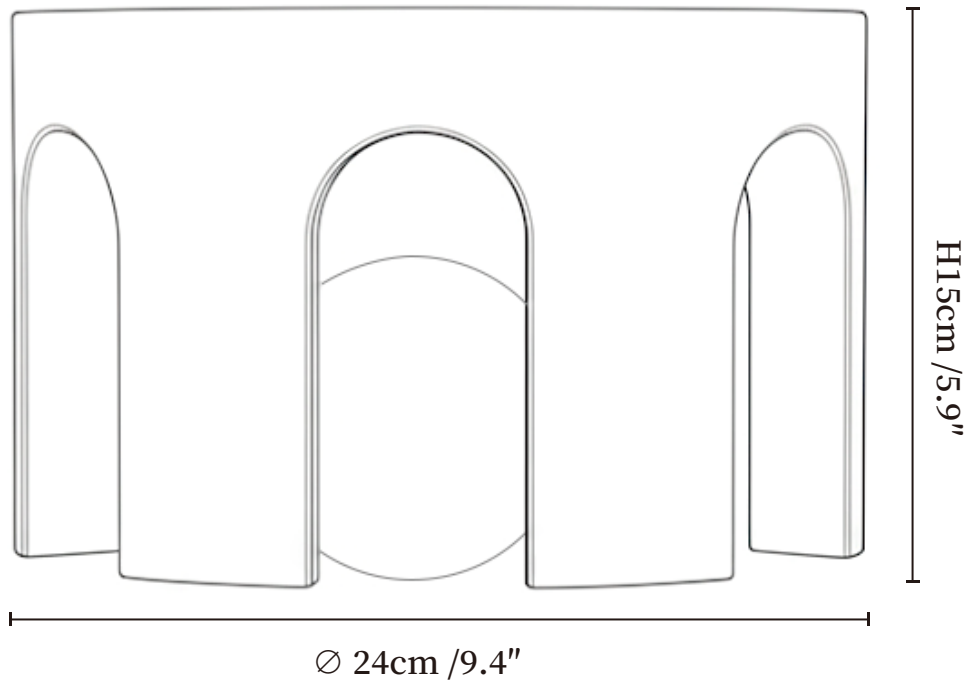

SPECIFICATION SHEET

SPECIFICATION DETAILS

*For custom options, consult factory for details

Fixture Dimensions	Ø 9.4" x H 5.9"
Light source	Integrated LED
Wattage	~10W
Voltage	AC 110-240V
Dimming	Three-Color Changing Light
CRI(Ra)	90+CRI
Control method	Touch control
LED Rated Life	30000 hours
Color Temperature	Warm Light (3000K), Neutral Light (4000K), Cool Light (6000K)
Finishes	Yellow Travertine.
Shade Details	White.
Material	Metal, Yellow Travertine, Glass.
Cord	USB charging cable provided, charger not included.