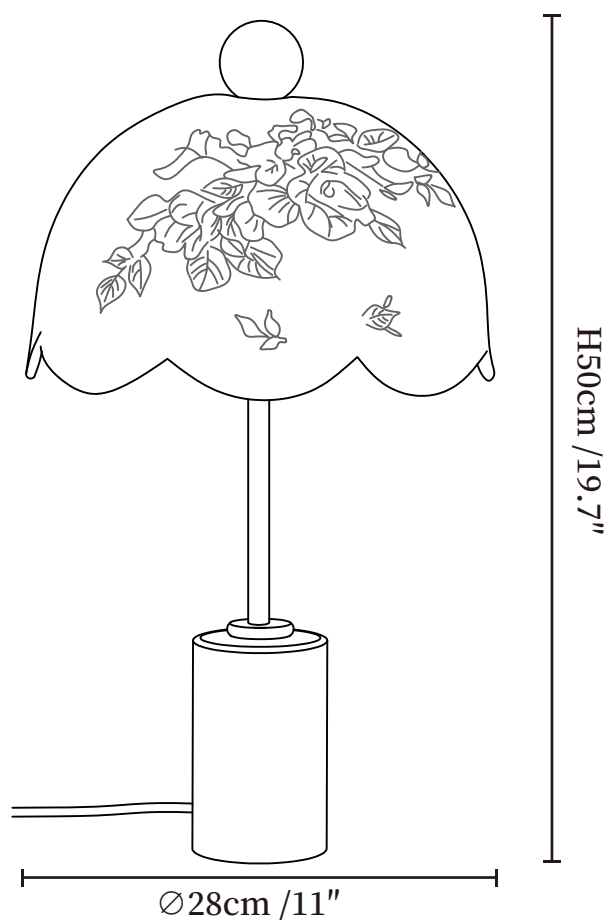

SPECIFICATION SHEET

SPECIFICATION DETAILS

*For custom options, consult factory for details

Fixture Dimensions	$\text{Ø} 11'' \times \text{H } 19.7''$
Light source	E26 or E27(bulb not included)
Wattage	MAX 40W incandescent bulb or LED equivalent.
Voltage	AC 110-240V
Dimming	Compatible with dimmable bulbs (bulb not included)
Control method	In line ON / OFF switch.
Finishes	Walnut Wood.
Shade Details	White.
Material	Fabric, Metal, Wood.
Cord Length	Supplied with switched plug cord, length $\sim 59''$ (150cm).

SPECIFICATION SHEET

SPECIFICATION DETAILS

*For custom options, consult factory for details

Fixture Dimensions	Ø 11" x H 19.7"
Light source	E26 or E27(bulb not included)
Wattage	MAX 40W incandescent bulb or LED equivalent.
Voltage	AC 110-240V
Dimming	Compatible with dimmable bulbs (bulb not included)
Control method	In line ON / OFF switch.
Finishes	Walnut Wood.
Shade Details	White.
Material	Fabric, Metal, Wood.
Cord Length	Supplied with switched plug cord, length ~59" (150cm).
