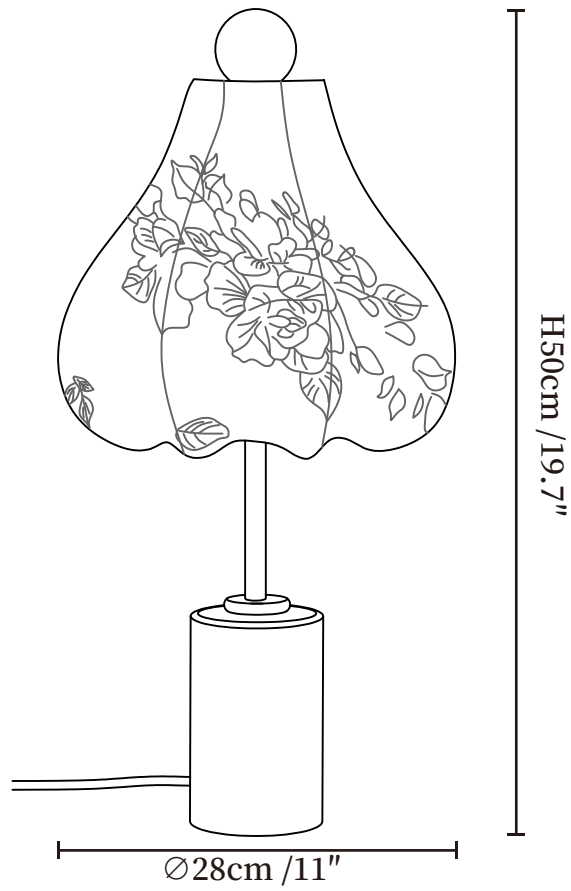

SPECIFICATION SHEET

SPECIFICATION DETAILS

*For custom options, consult factory for details

Fixture Dimensions	$\text{Ø} 11'' \times \text{H } 19.7''$
Light source	E26 or E27(bulb not included)
Wattage	MAX 40W incandescent bulb or LED equivalent.
Voltage	AC 110-240V
Dimming	Compatible with dimmable bulbs (bulb not included)
Control method	In line ON / OFF switch.
Finishes	Walnut Wood.
Shade Details	White.
Material	Fabric, Metal, Wood.
Cord Length	Supplied with switched plug cord, length $\sim 59''$ (150cm).

SPECIFICATION SHEET

SPECIFICATION DETAILS

*For custom options, consult factory for details

Fixture Dimensions	Ø 11" x H 19.7"
Light source	E26 or E27(bulb not included)
Wattage	MAX 40W incandescent bulb or LED equivalent.
Voltage	AC 110-240V
Dimming	Compatible with dimmable bulbs (bulb not included)
Control method	In line ON / OFF switch.
Finishes	Walnut Wood.
Shade Details	White.
Material	Fabric, Metal, Wood.
Cord Length	Supplied with switched plug cord, length ~59" (150cm).
