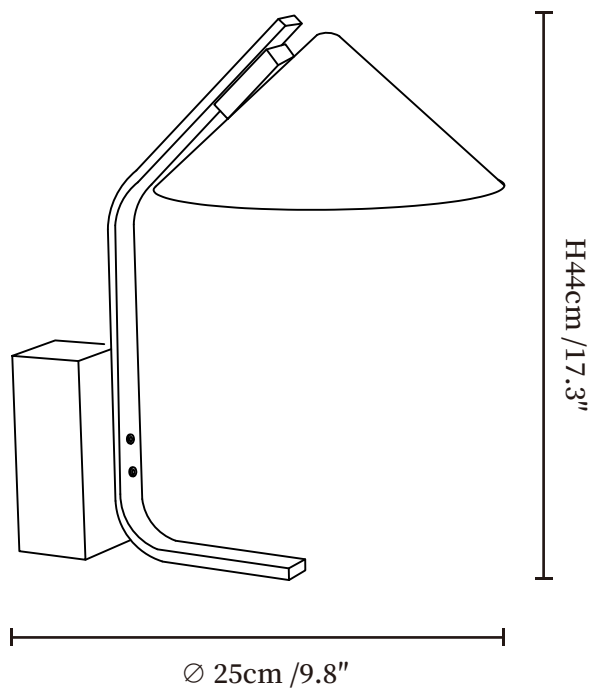

SPECIFICATION SHEET

SPECIFICATION DETAILS

*For custom options, consult factory for details

Fixture Dimensions	Ø 9.8" x H 17.3"
Light source	E26 or E27 (bulb not included)
Wattage	MAX 40W incandescent bulb or LED equivalent.
Voltage	AC 110-240V
Dimming	Compatible with dimmable bulbs (bulb not included)
Control method	In line ON / OFF switch.
Finishes	White, Black, Walnut Wood
Shade Details	White, Black
Material	Metal, Wood
Cord Length	Supplied with switched plug cord, length ~59" (150cm).