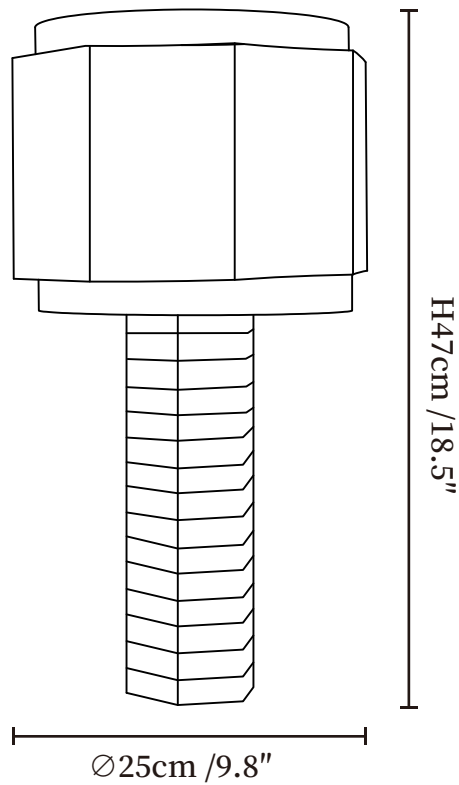

## SPECIFICATION DETAILS

\*For custom options, consult factory for details

<b>Fixture Dimensions</b>	Ø 9.8" x H 18.5"
<b>Light source</b>	E26 or E27 (bulb not included)
<b>Wattage</b>	MAX 40W incandescent bulb or LED equivalent.
<b>Voltage</b>	AC 110-240V
<b>Dimming</b>	Compatible with dimmable bulbs (bulb not included)
<b>Control method</b>	In line ON / OFF switch.
<b>Finishes</b>	Green & White
<b>Shade Details</b>	White
<b>Material</b>	Metal, Fabric, Marble
<b>Cord Length</b>	Supplied with switched plug cord, length ~59" (150cm).