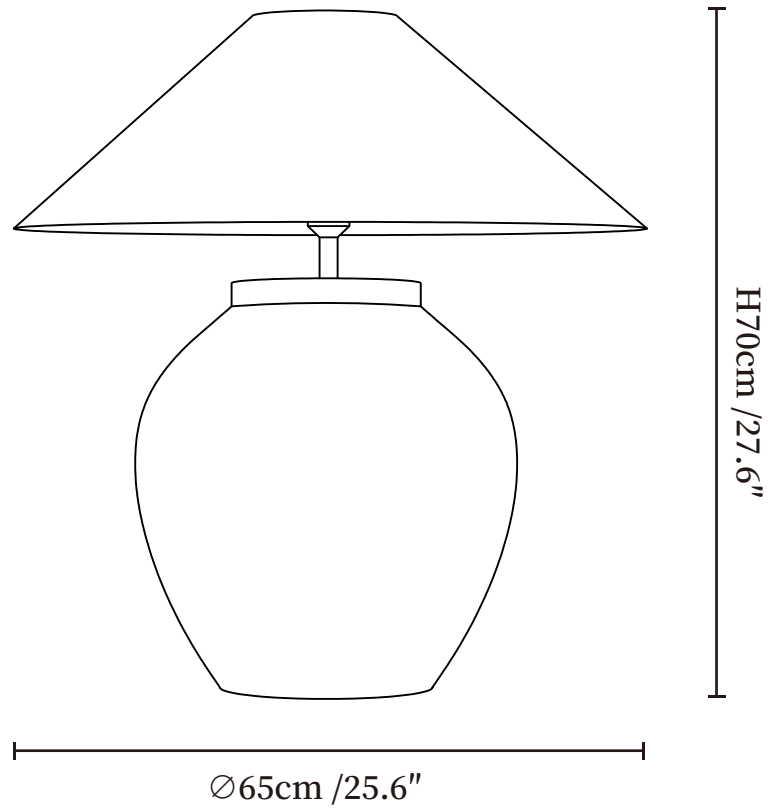

SPECIFICATION SHEET

SPECIFICATION DETAILS

*For custom options, consult factory for details

Fixture Dimensions	Ø 25.6" x H 27.6"
Light source	E26 or E27(bulb not included)
Wattage	MAX 40W incandescent bulb or LED equivalent.
Voltage	AC 110-240V
Dimming	Compatible with dimmable bulbs (bulb not included)
Control method	In line ON / OFF switch.
Finishes	Beige
Shade Details	White
Material	Metal, Fabric, Ceramics
Cord Length	Supplied with switched plug cord, length ~59" (150cm).