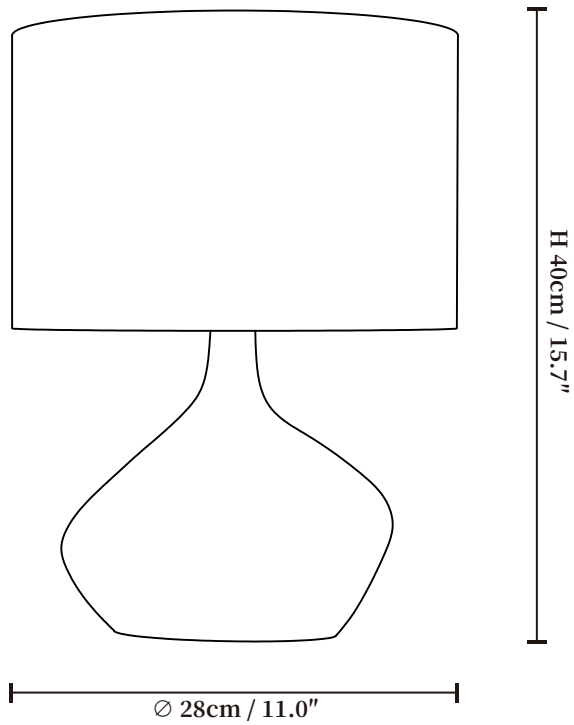

SPECIFICATION SHEET

SPECIFICATION DETAILS

*For custom options, consult factory for details

Fixture Dimensions	Ø 11.0" x H 15.7"
Light source	E26 or E27 (bulb not included)
Wattage	MAX 40W incandescent bulb or LED equivalent.
Voltage	AC 110-240V
Dimming	Compatible with dimmable bulbs (bulb not included)
Control method	In line ON / OFF switch.
Finishes	White, Black
Shade Details	Beige, White
Material	Metal, Fabric
Cord Length	Supplied with switched plug cord, length ~59" (150cm).