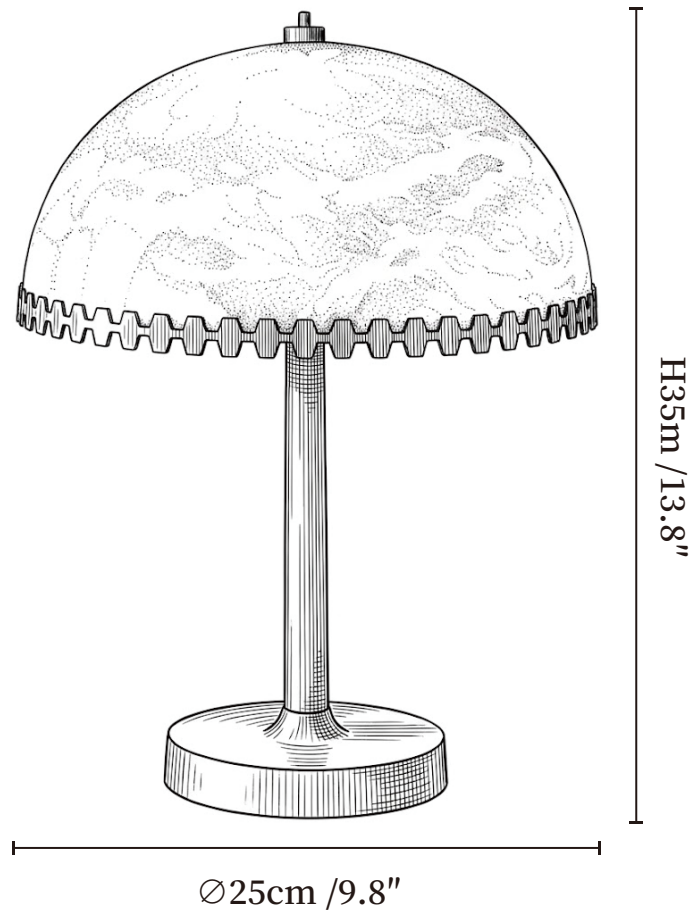

SPECIFICATION SHEET

SPECIFICATION DETAILS

*For custom options, consult factory for details

Fixture Dimensions	Ø 9.8" x H 13.8"
Light source	E26 or E27 (bulb not included)
Wattage	MAX 40W incandescent bulb or LED equivalent.
Voltage	AC 110-240V
Dimming	Compatible with dimmable bulbs (bulb not included)
Control method	In line ON / OFF switch.
Finishes	Walnut Wood.
Shade Details	White.
Material	Metal, Alabaster.
Cord Length	Supplied with switched plug cord, length ~59" (150cm).