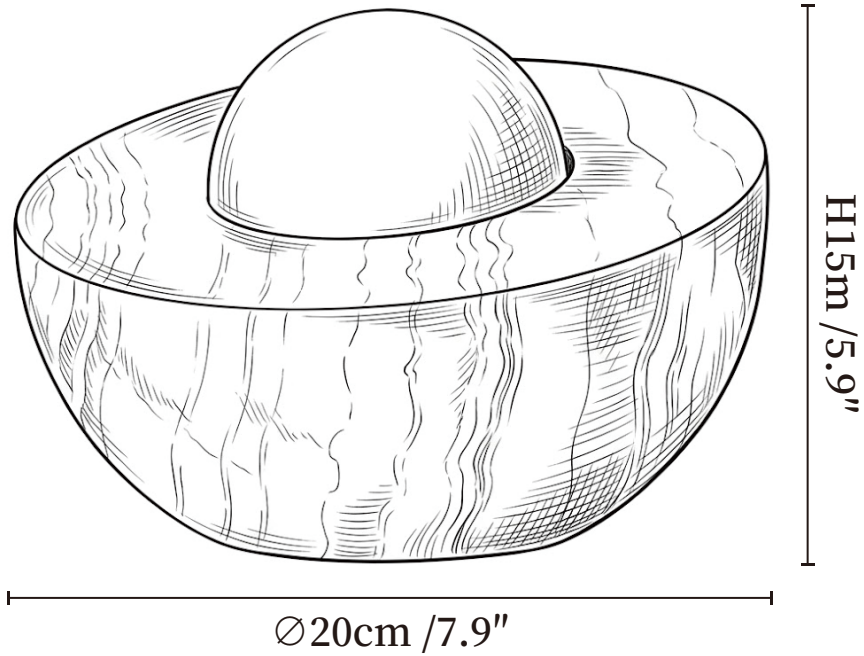

# SPECIFICATION SHEET

---

## SPECIFICATION DETAILS

\*For custom options, consult factory for details

<b>Fixture Dimensions</b>	Ø 7.9" x H 5.9"
<b>Light source</b>	E14 (bulb not included)
<b>Wattage</b>	MAX 15W incandescent bulb or LED equivalent.
<b>Voltage</b>	AC 110-240V
<b>Dimming</b>	Compatible with dimmable bulbs (bulb not included)
<b>Control method</b>	In line ON / OFF switch.
<b>Finishes</b>	White.
<b>Shade Details</b>	White.
<b>Material</b>	Metal, Jade, Glass.
<b>Cord Length</b>	Supplied with switched plug cord, length ~59" (150cm).