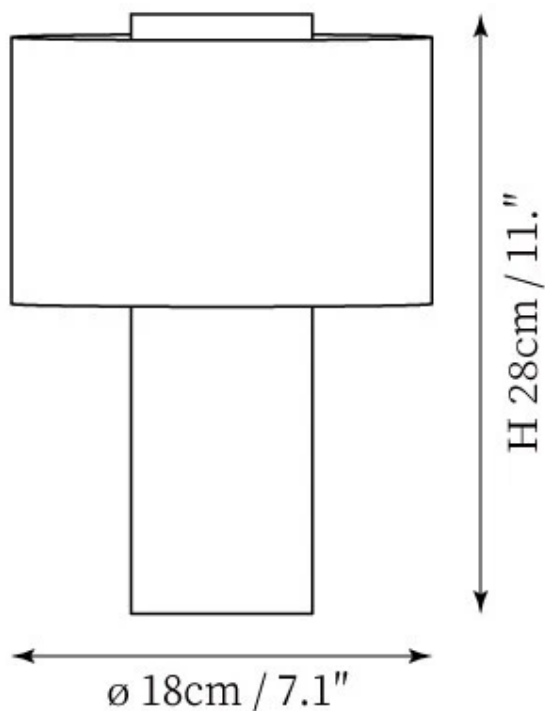

## SPECIFICATION DETAILS

\*For custom options, consult factory for details

<b>Fixture Dimensions</b>	$\varnothing 13.8'' \times H 17.3''$
<b>Light source</b>	E26 or E27 (bulb not included)
<b>Wattage</b>	MAX 40W incandescent bulb or LED equivalent.
<b>Voltage</b>	AC 110-240V
<b>Dimming</b>	Compatible with dimmable bulbs (bulb not included)
<b>Control method</b>	In line ON / OFF switch.
<b>Finishes</b>	Bulgari Purple.
<b>Shade Details</b>	White.
<b>Material</b>	Metal, Fabric, Marble.
<b>Cord Length</b>	Supplied with switched plug cord, length ~59" (150cm).