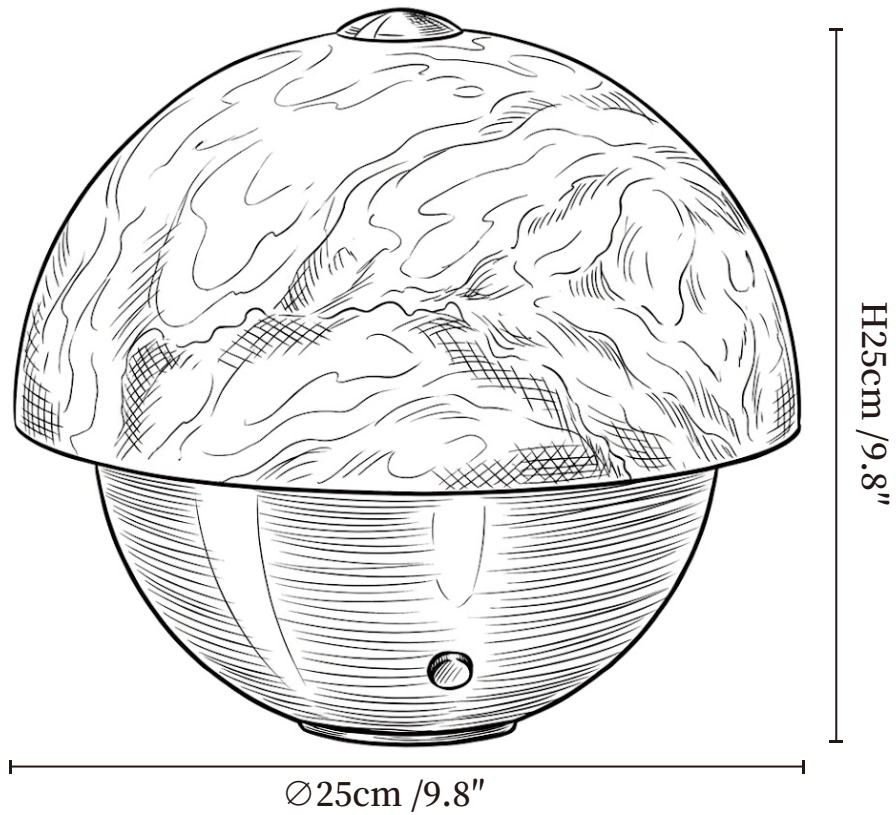

## SPECIFICATION DETAILS

\*For custom options, consult factory for details

<b>Fixture Dimensions</b>	Ø 9.8" x H 9.8"
<b>Light source</b>	Integrated LED
<b>Wattage</b>	~10W
<b>Voltage</b>	AC 110-240V
<b>Dimming</b>	Three-Color Changing Light
<b>CRI(Ra)</b>	90+CRI
<b>Control method</b>	Touch control
<b>LED Rated Life</b>	30000 hours
<b>Color Temperature</b>	Warm Light (3000K), Neutral Light (4000K), Cool Light (6000K)
<b>Finishes</b>	Bronze.
<b>Shade Details</b>	White
<b>Material</b>	Metal, Alabaster.
<b>Cord</b>	USB charging cable provided, charger not included.