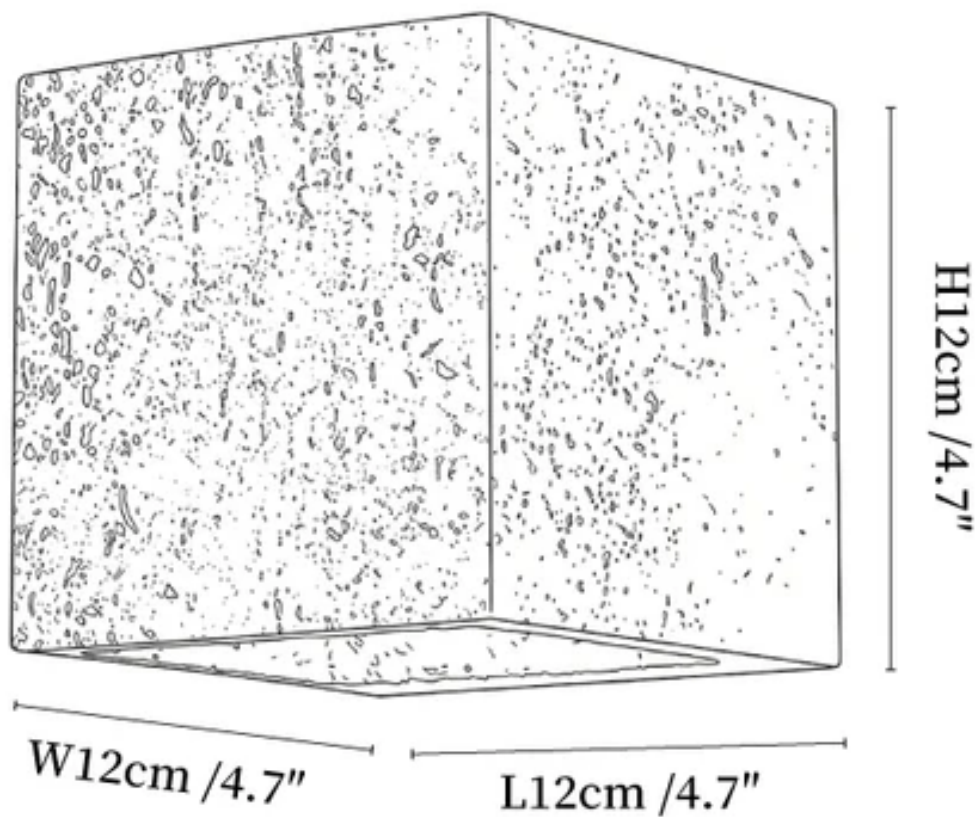

SPECIFICATION SHEET

SPECIFICATION DETAILS

*For custom options, consult factory for details

Fixture Dimensions	L 4.7" x W 4.7" x H 4.7"
Light source	G9 (bulb not included)
Wattage	MAX 5W incandescent bulb or LED equivalent.
Voltage	AC 110-240V
Mounting	Hardwired.
Dimming	Compatible with dimmable bulbs (bulb not included)
Control method	Compatible with common wall switches(not included)
Finishes	Black Travertine.
Shade Details	Black Travertine.
Material	Metal, Black Travertine.