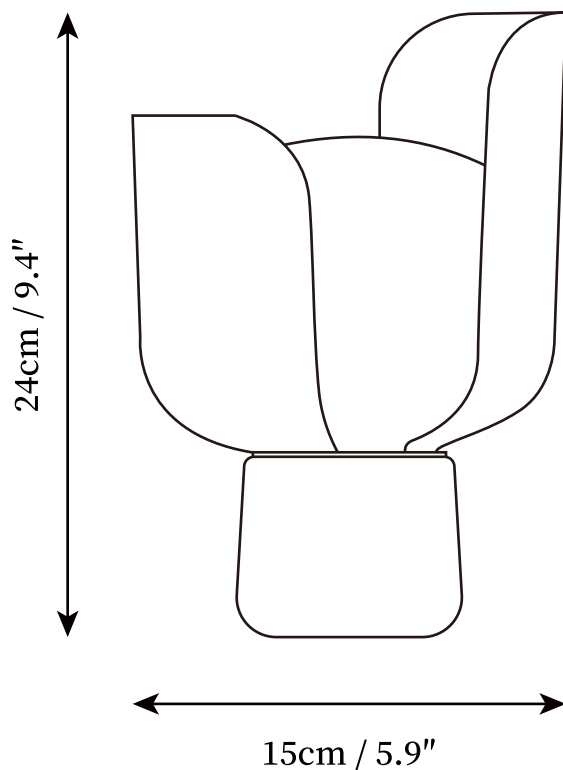

SPECIFICATION SHEET

SPECIFICATION DETAILS

*For custom options, consult factory for details

Fixture Dimensions	D 5.9" x H 9.4"
Light source	E14. (bulb not included)
Wattage	MAX 15W incandescent bulb or LED equivalent.
Voltage	AC 110-240V
Dimming	Compatible with dimmable bulbs (bulb not included)
Control method	In line ON / OFF switch.
Finishes	White, Black, Gray, Blue, Yellow, Pink, Red.
Shade Details	White.
Material	Metal, Plastic, Acrylic.
Cord Length	Supplied with switched plug cord, length ~59" (150cm).