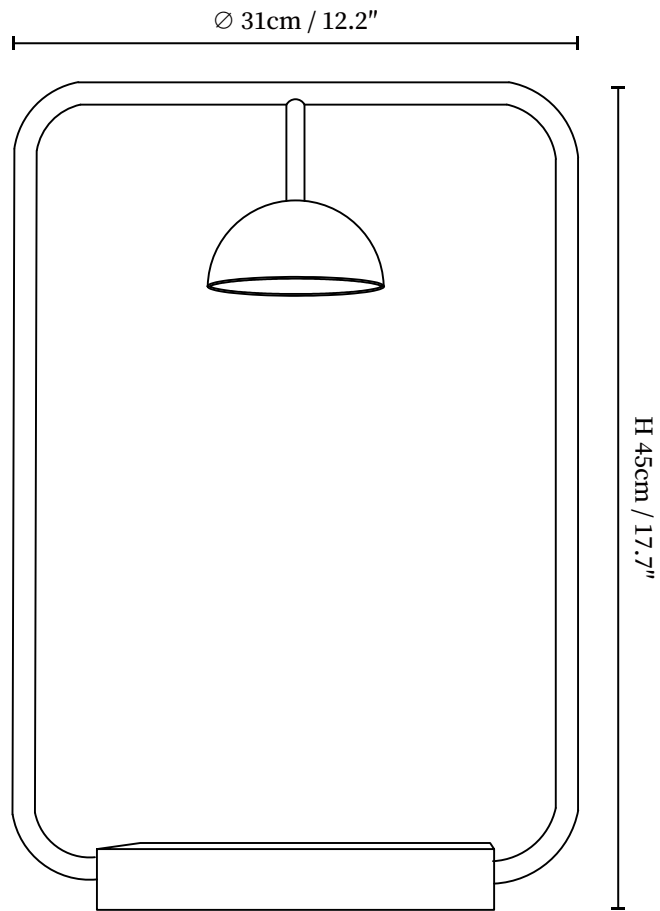

SPECIFICATION SHEET

SPECIFICATION DETAILS

*For custom options, consult factory for details

Fixture Dimensions	D 12.2" x H 17.7"
Light source	Integrated LED
Wattage	~5W
Voltage	AC 110-240V
Dimming	Not supported
CRI(Ra)	90+CRI
Control method	In line ON / OFF switch.
LED Rated Life	30000 hours
Color Temperature	Warm Light (3000K), Neutral Light (4000K), Cool Light (6000K)
Finishes	Black, Orange.
Shade Details	Black, Orange.
Material	Metal.
Cord Length	Supplied with switched plug cord, length ~59.1" (150cm).