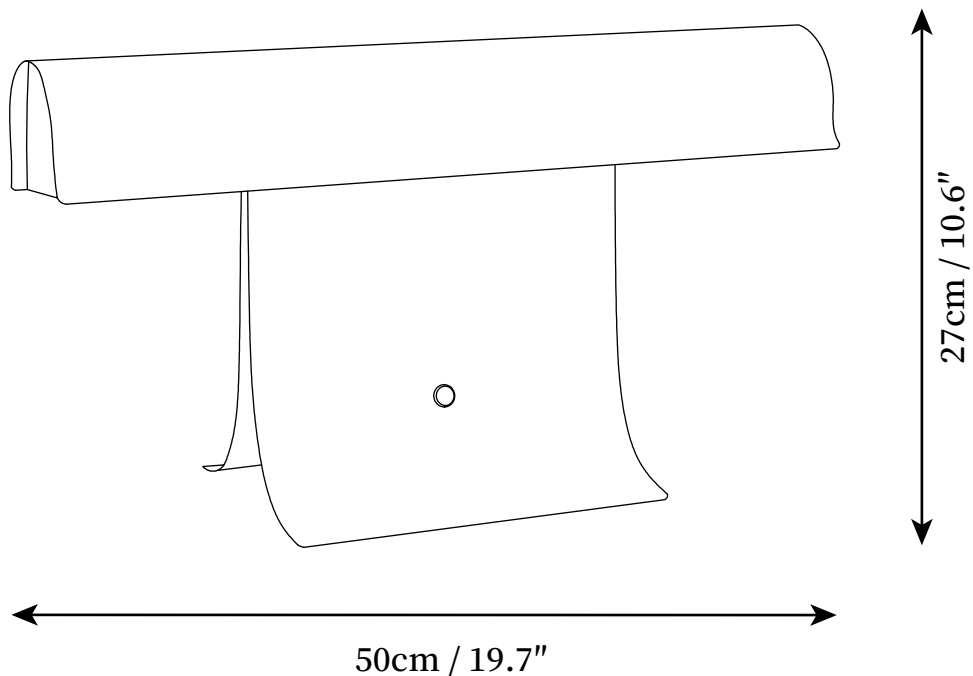

SPECIFICATION SHEET

SPECIFICATION DETAILS

*For custom options, consult factory for details

Fixture Dimensions	D 9.8" x H 10.6"
Light source	E26 or E27 (bulb not included)
Wattage	MAX 40W incandescent bulb or LED equivalent.
Voltage	AC 110-240V
Dimming	Compatible with dimmable bulbs (bulb not included)
Control method	In line ON / OFF switch.
Finishes	Black, Stainless steel.
Shade Details	Black.
Material	Metal, Stainless steel.
Cord Length	Supplied with switched plug cord, length ~59.1" (150cm).

SPECIFICATION SHEET

SPECIFICATION DETAILS

*For custom options, consult factory for details

Fixture Dimensions	D 19.7" x H 10.6"
Light source	E26 or E27 (bulb not included)
Wattage	MAX 40W incandescent bulb or LED equivalent.
Voltage	AC 110-240V
Dimming	Compatible with dimmable bulbs (bulb not included)
Control method	In line ON / OFF switch.
Finishes	Black, Stainless steel.
Shade Details	Black.
Material	Metal, Stainless steel.
Cord Length	Supplied with switched plug cord, length ~59.1" (150cm).