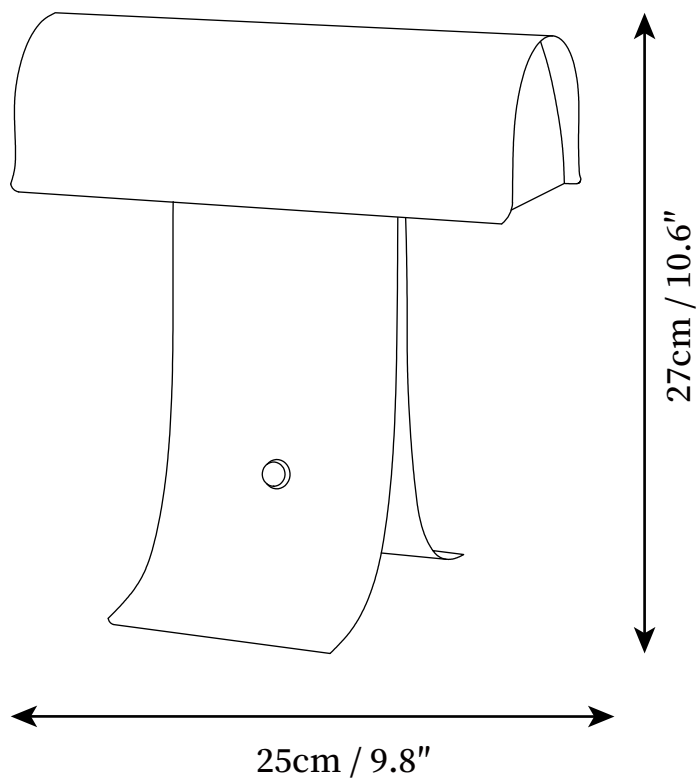

SPECIFICATION SHEET

SPECIFICATION DETAILS

*For custom options, consult factory for details

Fixture Dimensions	D 9.8" x H 10.6"
Light source	E26 or E27 (bulb not included)
Wattage	MAX 40W incandescent bulb or LED equivalent.
Voltage	AC 110-240V
Dimming	Compatible with dimmable bulbs (bulb not included)
Control method	In line ON / OFF switch.
Finishes	Black, Stainless steel.
Shade Details	Black.
Material	Metal, Stainless steel.
Cord Length	Supplied with switched plug cord, length ~59.1" (150cm).

SPECIFICATION SHEET

SPECIFICATION DETAILS

*For custom options, consult factory for details

Fixture Dimensions	D 19.7" x H 10.6"
Light source	E26 or E27 (bulb not included)
Wattage	MAX 40W incandescent bulb or LED equivalent.
Voltage	AC 110-240V
Dimming	Compatible with dimmable bulbs (bulb not included)
Control method	In line ON / OFF switch.
Finishes	Black, Stainless steel.
Shade Details	Black.
Material	Metal, Stainless steel.
Cord Length	Supplied with switched plug cord, length ~59.1" (150cm).