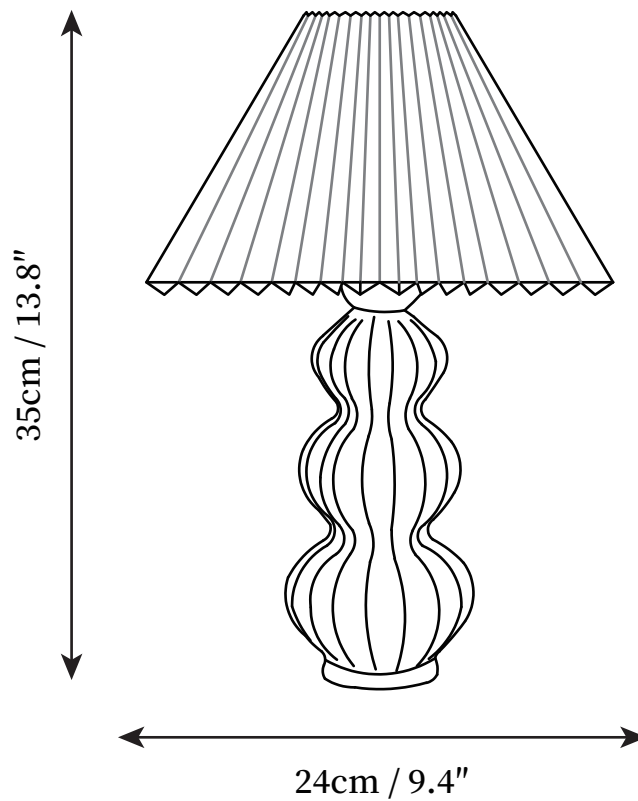

SPECIFICATION SHEET

SPECIFICATION DETAILS

*For custom options, consult factory for details

Fixture Dimensions	D 9.4" x H 13.8"
Light source	E14
Wattage	Max 15W
Voltage	AC 110-240V
Color Temperature	Based on the purchase of light bulbs
CRI(Ra)	80CRI
Mounting	Table
Driver Required	NO
Optional Color Temps	Buy bulbs as needed
LED Rated Life	Based on bulb life (we do not supply bulbs)
Dimming	Dimming is not supported
Finishes	White
Shade Details	Beige, Light yellow, Pitted, Light blue, Orange, Light pink, Light brown, Khaki
Material	Ceramic, Fabric
Wire Length	59"
Wire Type	Wire with switch plug