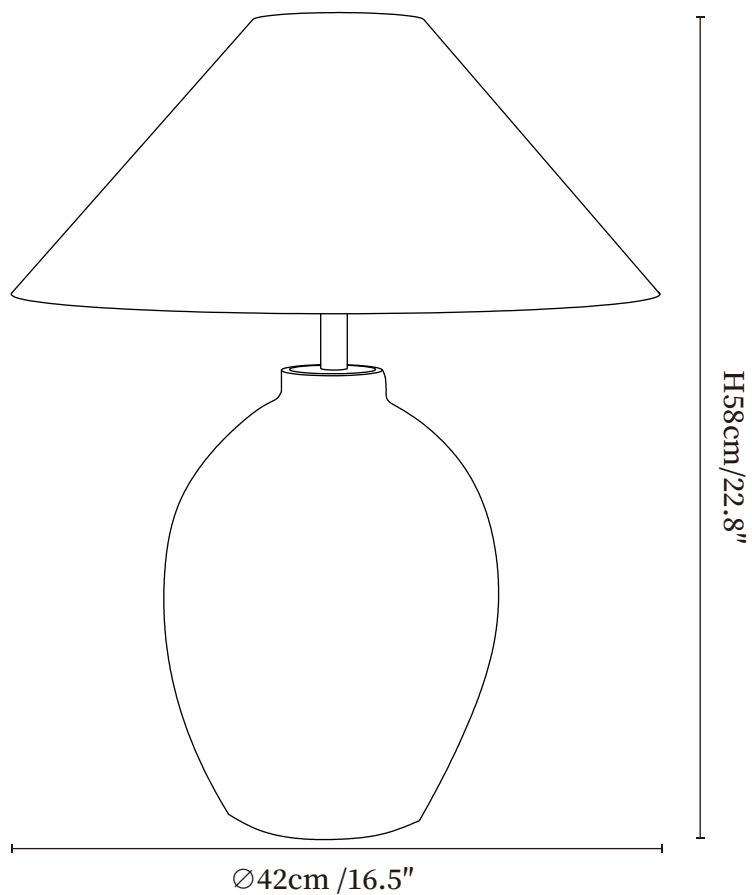

SPECIFICATION SHEET

SPECIFICATION DETAILS

*For custom options, consult factory for details

Fixture Dimensions	Ø 16.5" x H 22.8"
Light source	E26 or E27 (bulb not included)
Wattage	MAX 40W incandescent bulb or LED equivalent.
Voltage	AC 110-240V
Dimming	Compatible with dimmable bulbs (bulb not included)
Control method	In line ON / OFF switch.
Finishes	Terracotta color.
Shade Details	Beige.
Material	Metal, Fabric, Ceramics.
Cord Length	Supplied with switched plug cord, length ~59" (150cm).