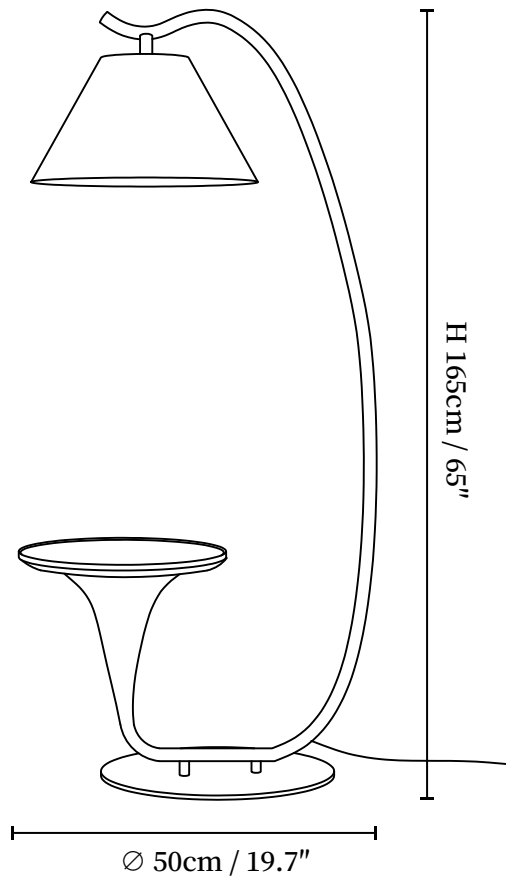

SPECIFICATION SHEET

SPECIFICATION DETAILS

*For custom options, consult factory for details

Fixture Dimensions	D 19.7" x H 65"
Light source	E26 or E27 (bulb not included)
Wattage	MAX 40W incandescent bulb or LED equivalent.
Voltage	AC 110-240V
Dimming	Compatible with dimmable bulbs (bulb not included)
Control method	In line ON / OFF switch.
Finishes	Wood Color, Walnut Color, Black.
Shade Details	White.
Material	Metal, Wood, Fabric.
Cord Length	Supplied with switched plug cord, length ~59" (150cm).