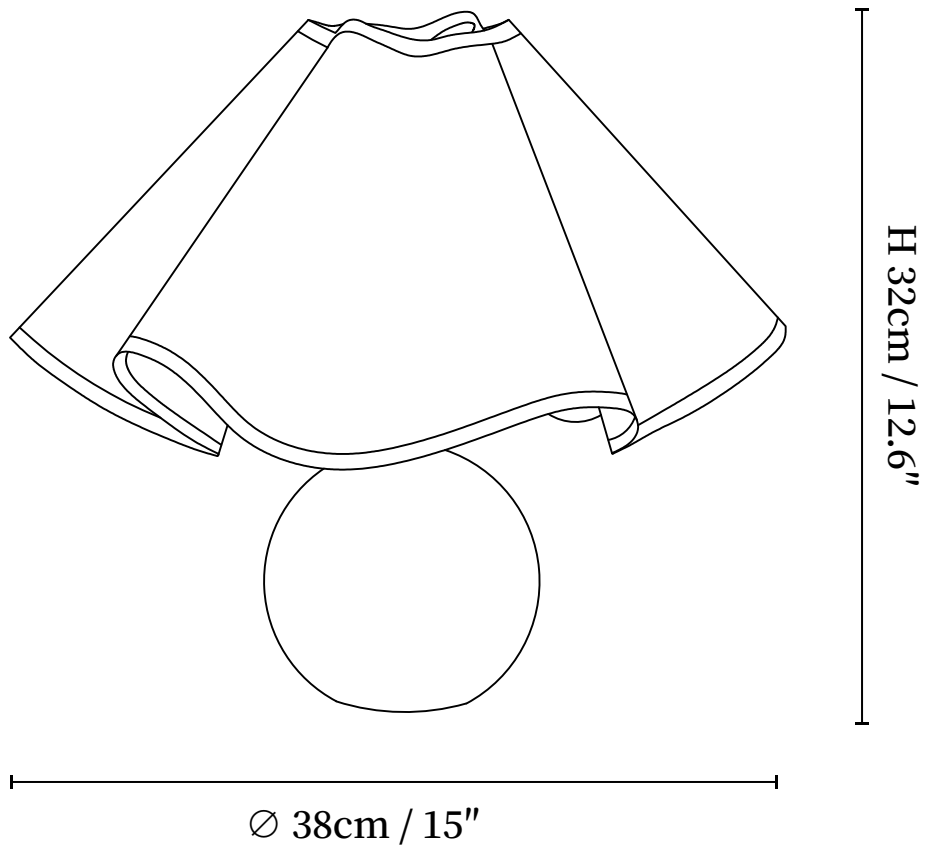

## SPECIFICATION DETAILS

\*For custom options, consult factory for details

<b>Fixture Dimensions</b>	D 15" x H 12.6"
<b>Light source</b>	E14 / E26 or E27 (bulb not included)
<b>Wattage</b>	MAX 40W incandescent bulb or LED equivalent.
<b>Voltage</b>	AC 110-240V
<b>Dimming</b>	Compatible with dimmable bulbs (bulb not included)
<b>Control method</b>	In line ON / OFF switch.
<b>Finishes</b>	Walnut Color, Black.
<b>Shade Details</b>	Linen color.
<b>Material</b>	Metal, Wood, Fabric.
<b>Cord Length</b>	Supplied with switched plug cord, length ~59.1" (150cm).